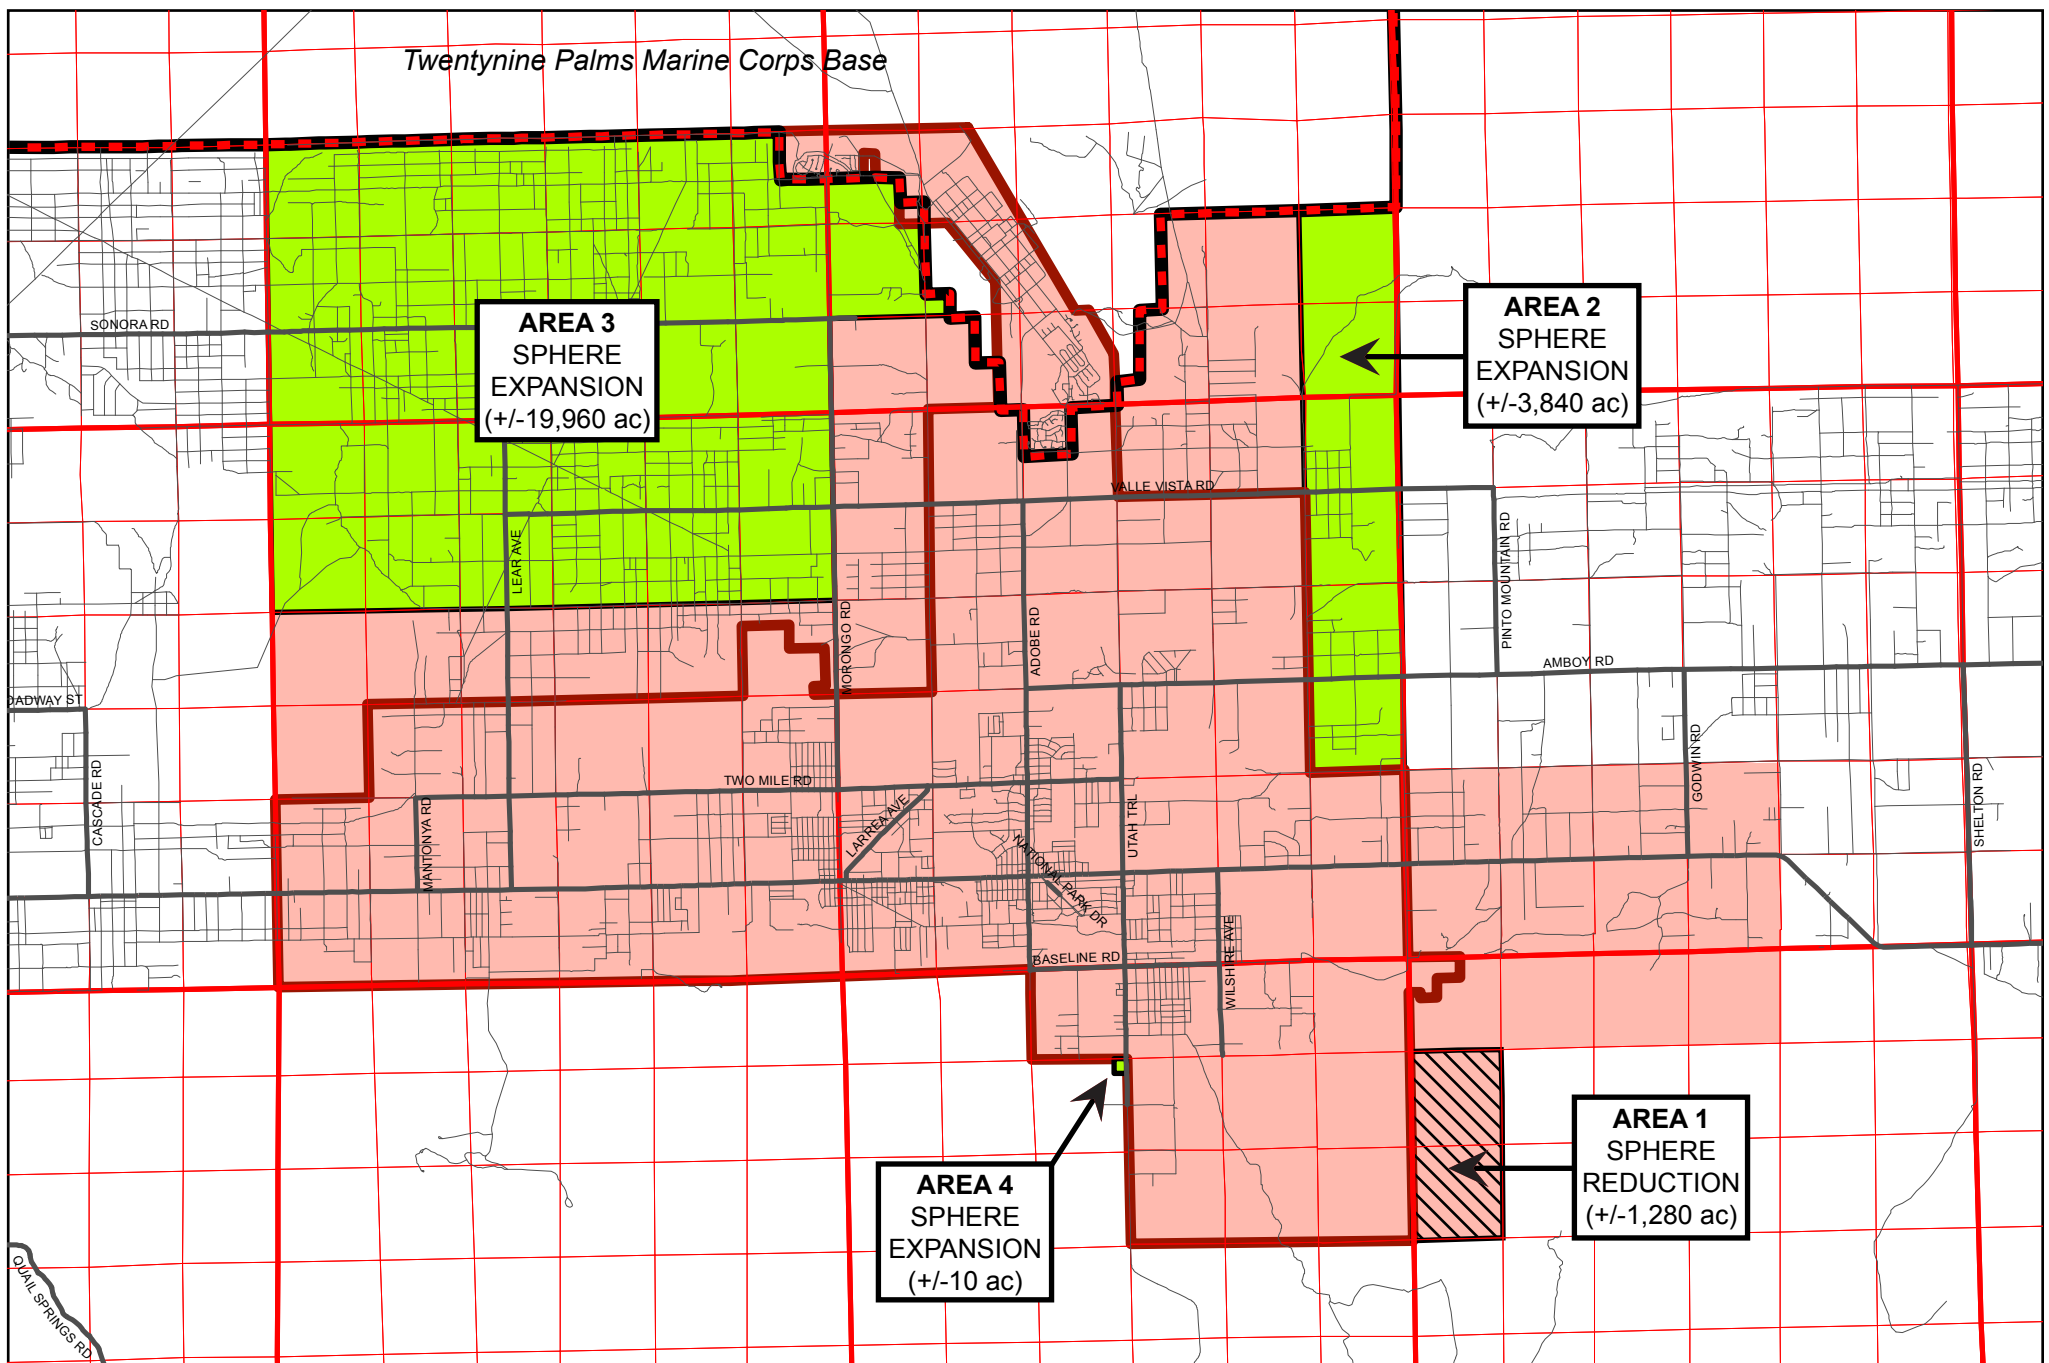

Twentynine Palms Marine Corps Base

**AREA 3**  
SPHERE  
EXPANSION  
(+/-19,960 ac)

**AREA 2**  
SPHERE  
EXPANSION  
(+/-3,840 ac)

**AREA 4**  
SPHERE  
EXPANSION  
(+/-10 ac)

**AREA 1**  
SPHERE  
REDUCTION  
(+/-1,280 ac)

### LAFCO 3101 - SPHERE OF INFLUENCE UPDATE FOR THE CITY OF TWENTYNINE PALMS

-  City of Twentynine Palms
-  City of Twentynine Palms Existing Sphere
-  Sphere Reduction
-  Sphere Expansion
-  Marine Corps Base Boundary