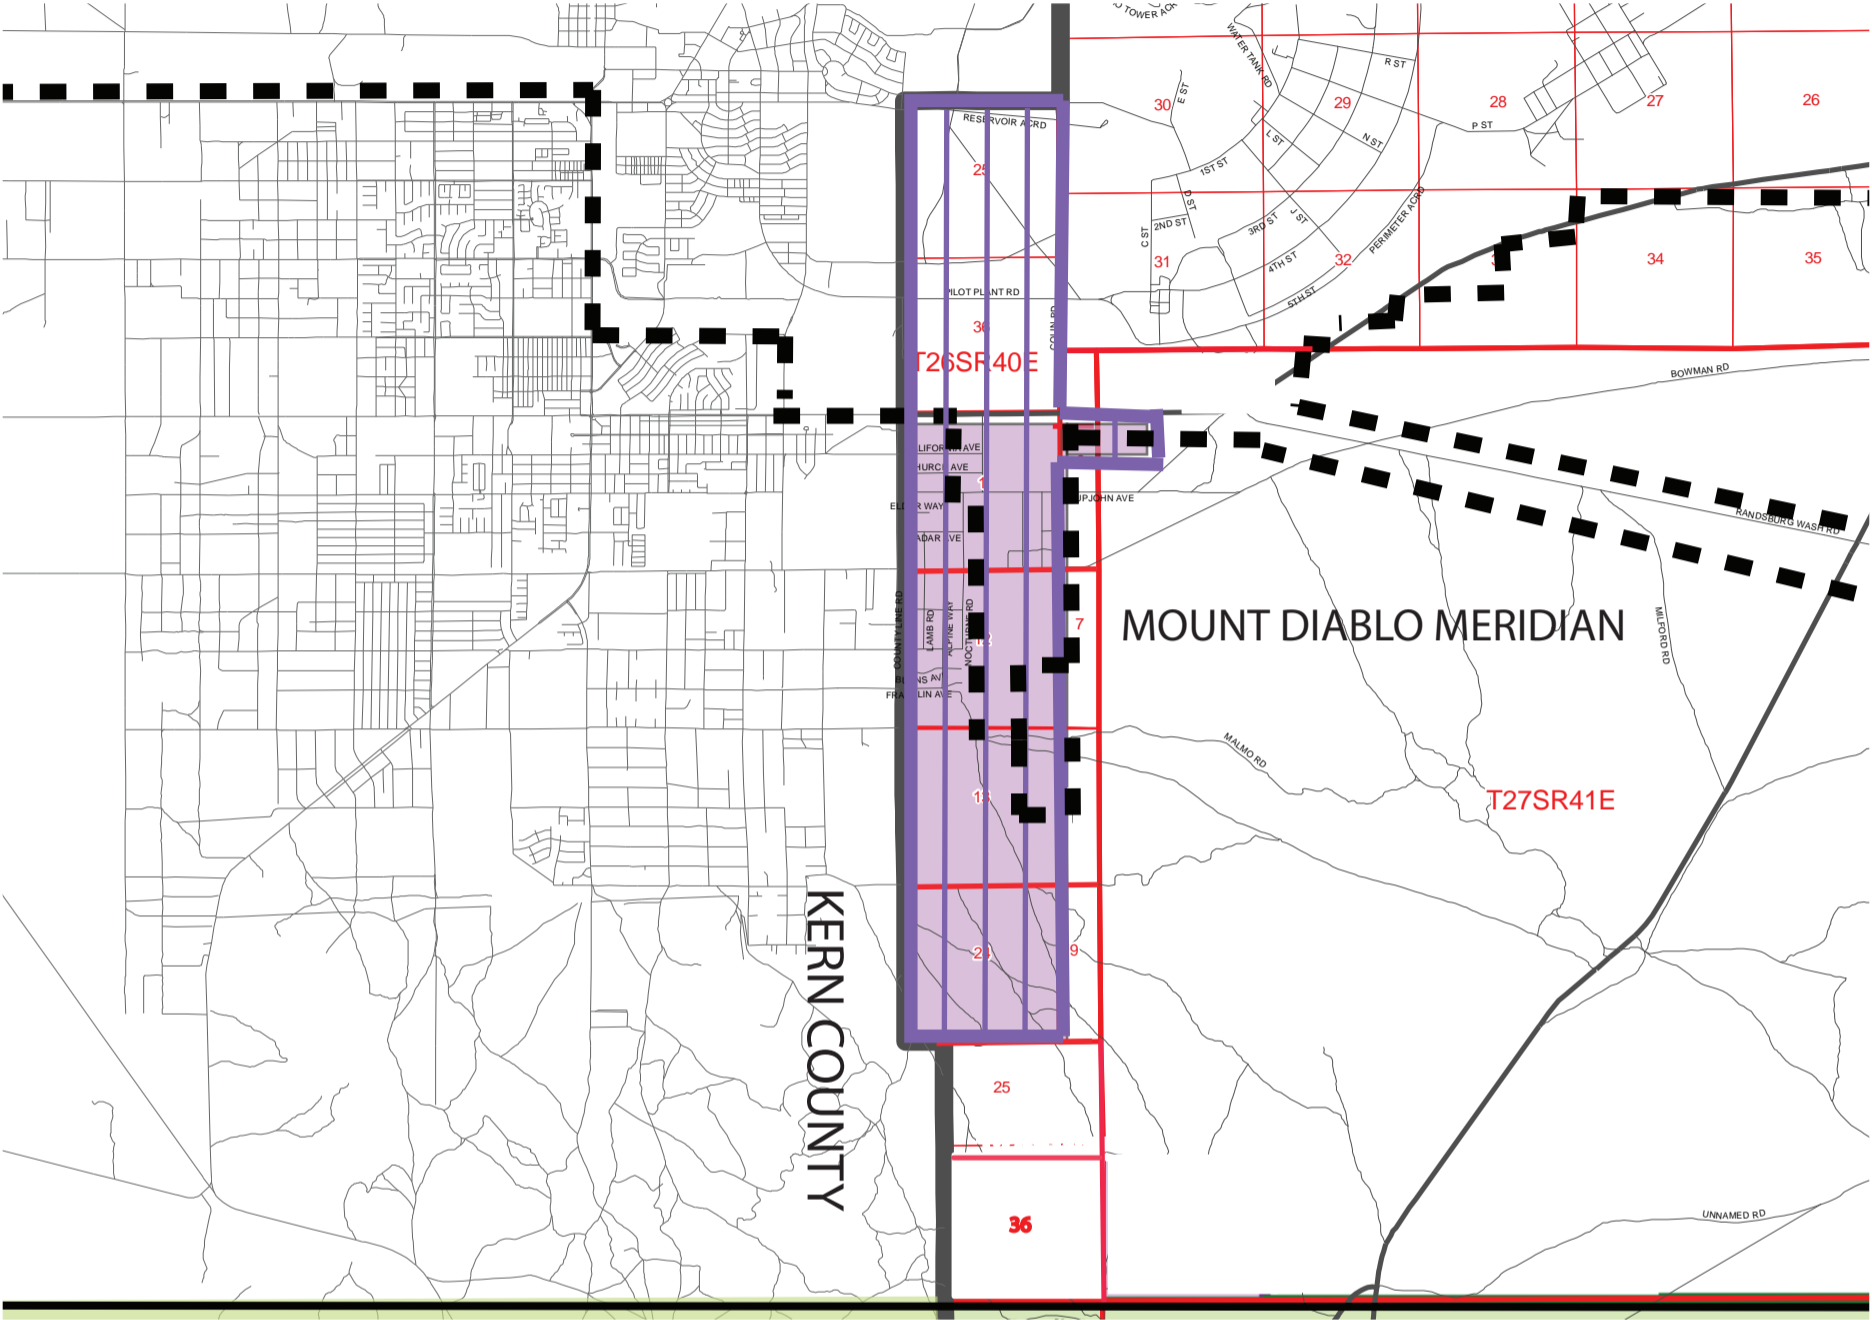

LAFCO 3027 - SERVICE REVIEW AND SPHERE OF INFLUENCE UPDATE FOR INDIAN WELLS VALLEY WATER DISTRICT (SAN BERNARDINO COUNTY)

 Indian Wells Valley Water District (San Bernardino County)

 IWVWD Sphere (San Bernardino County)

 Military Facility

 county line

Map prepared by San Bernardino LAFCO 1-10-10