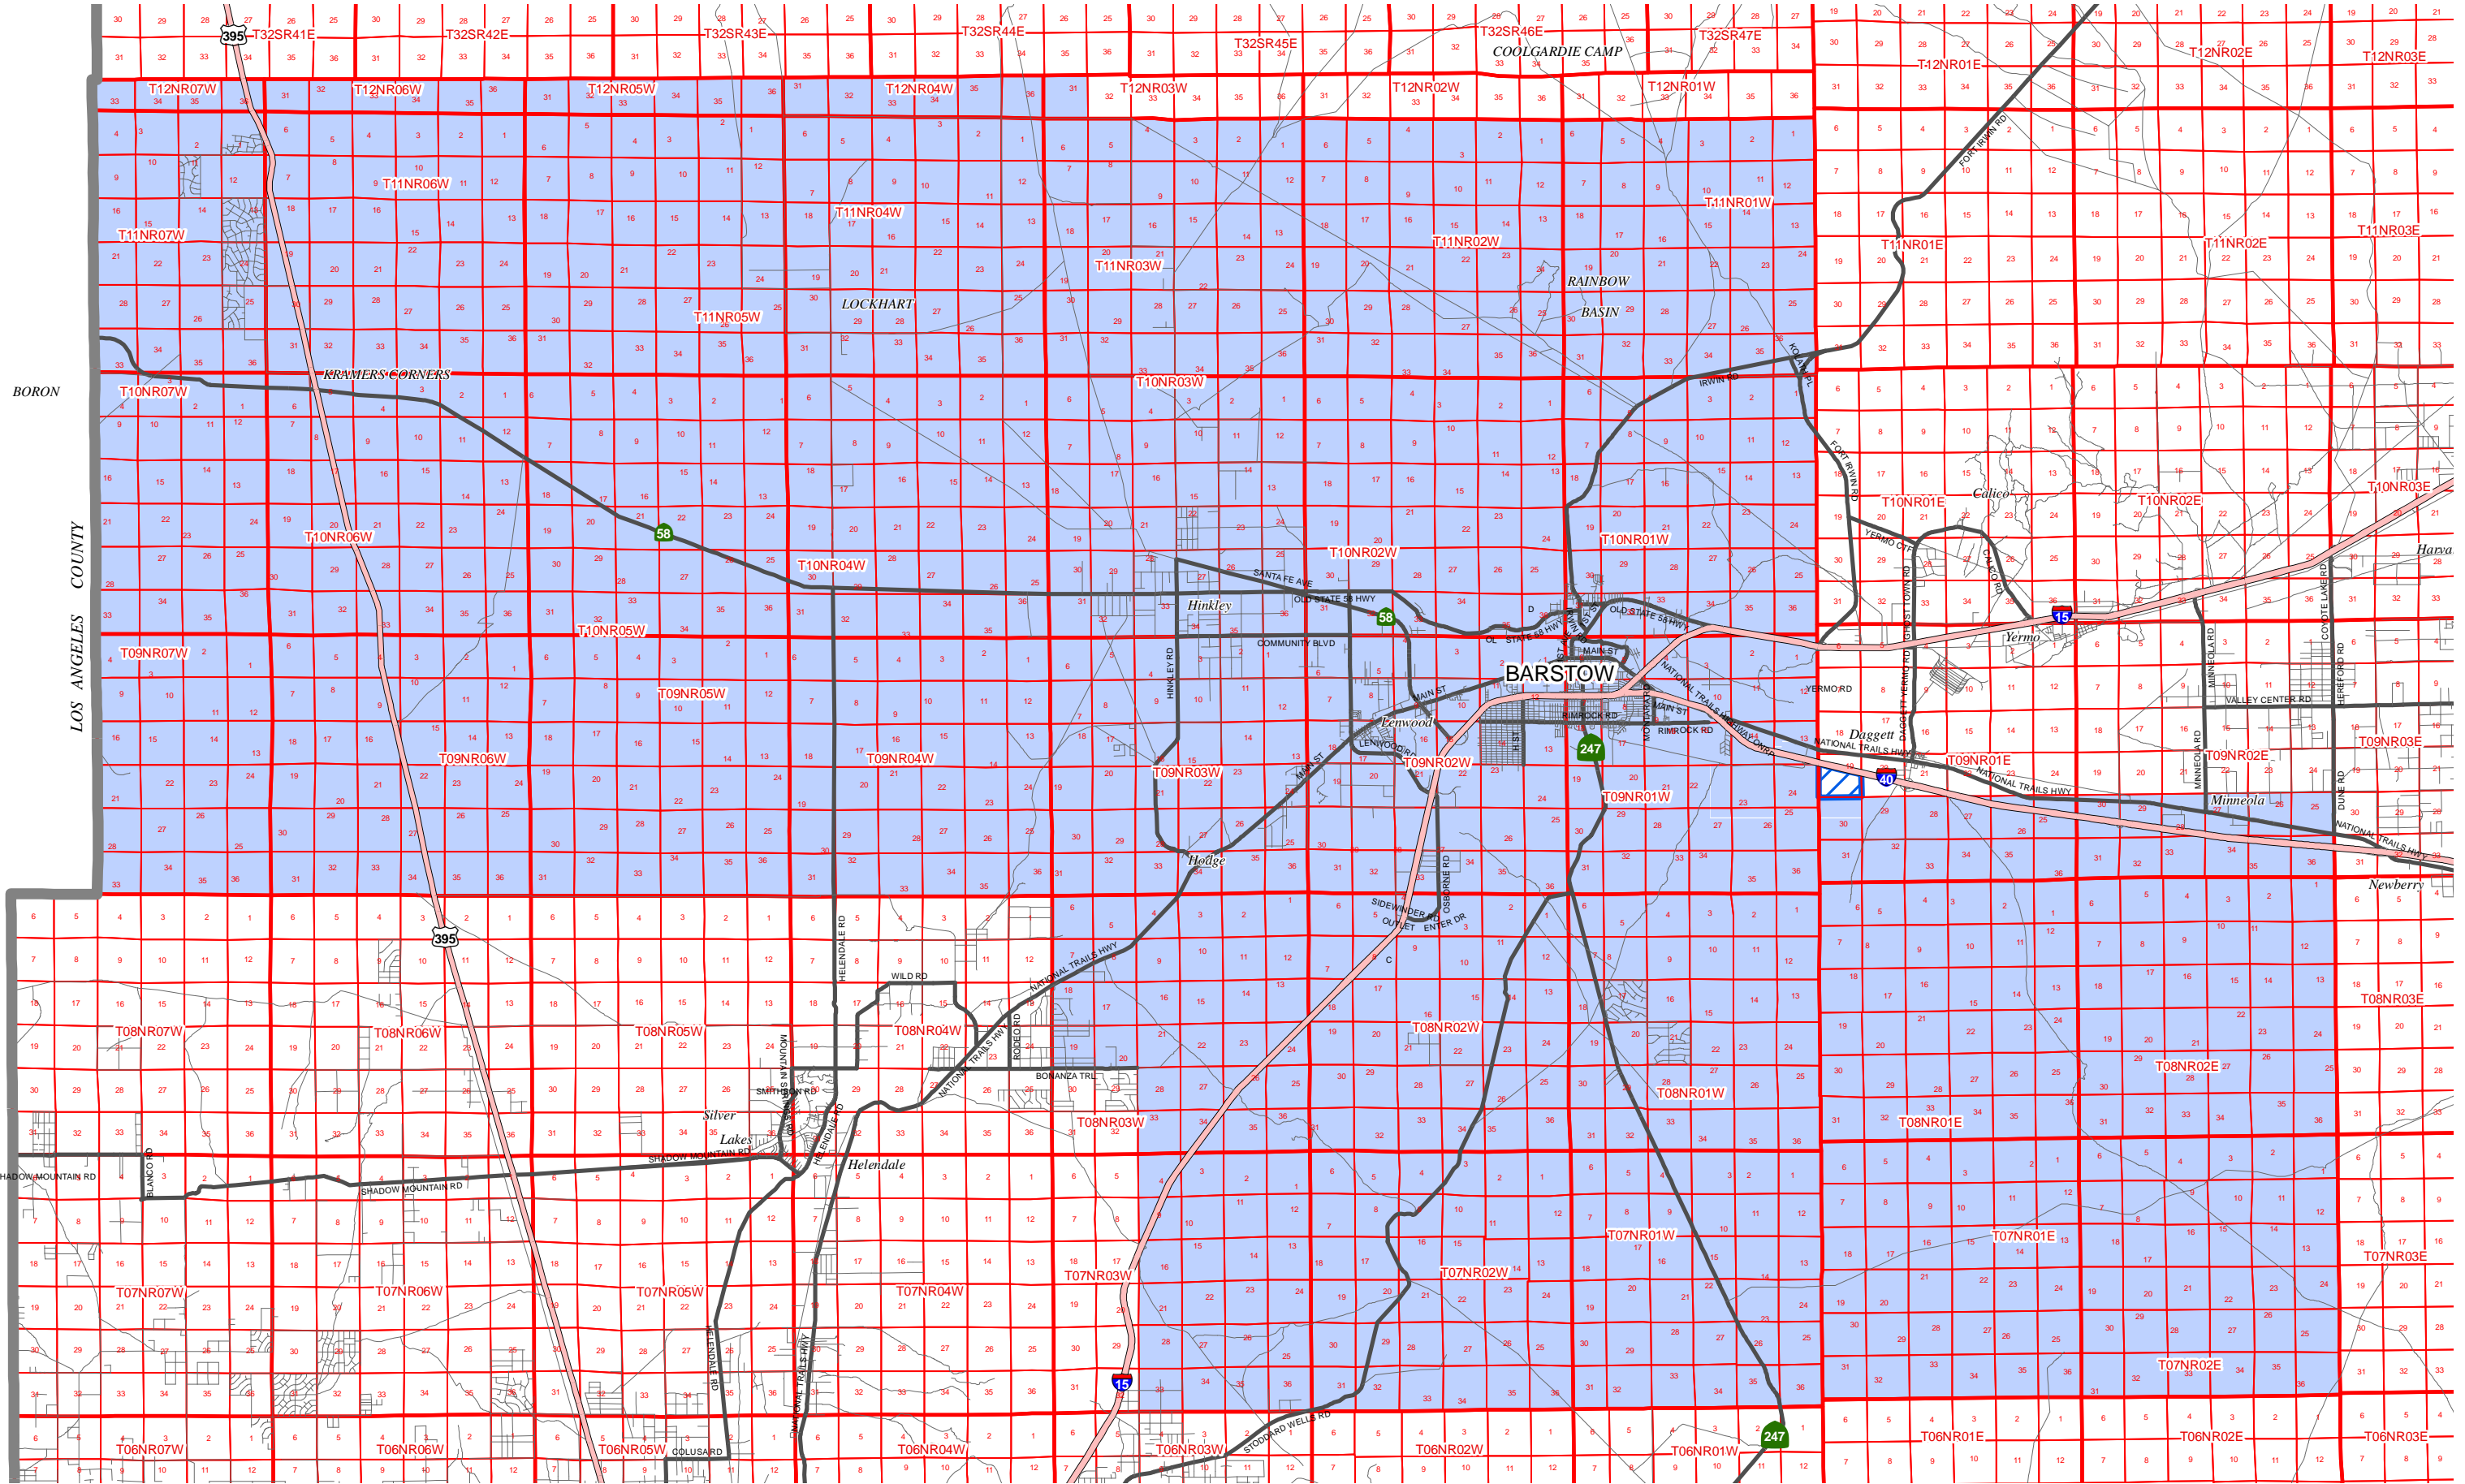

LAFCO 3034 - Barstow Cemetery District

Zero Sphere of Influence

Barstow Cemetery District