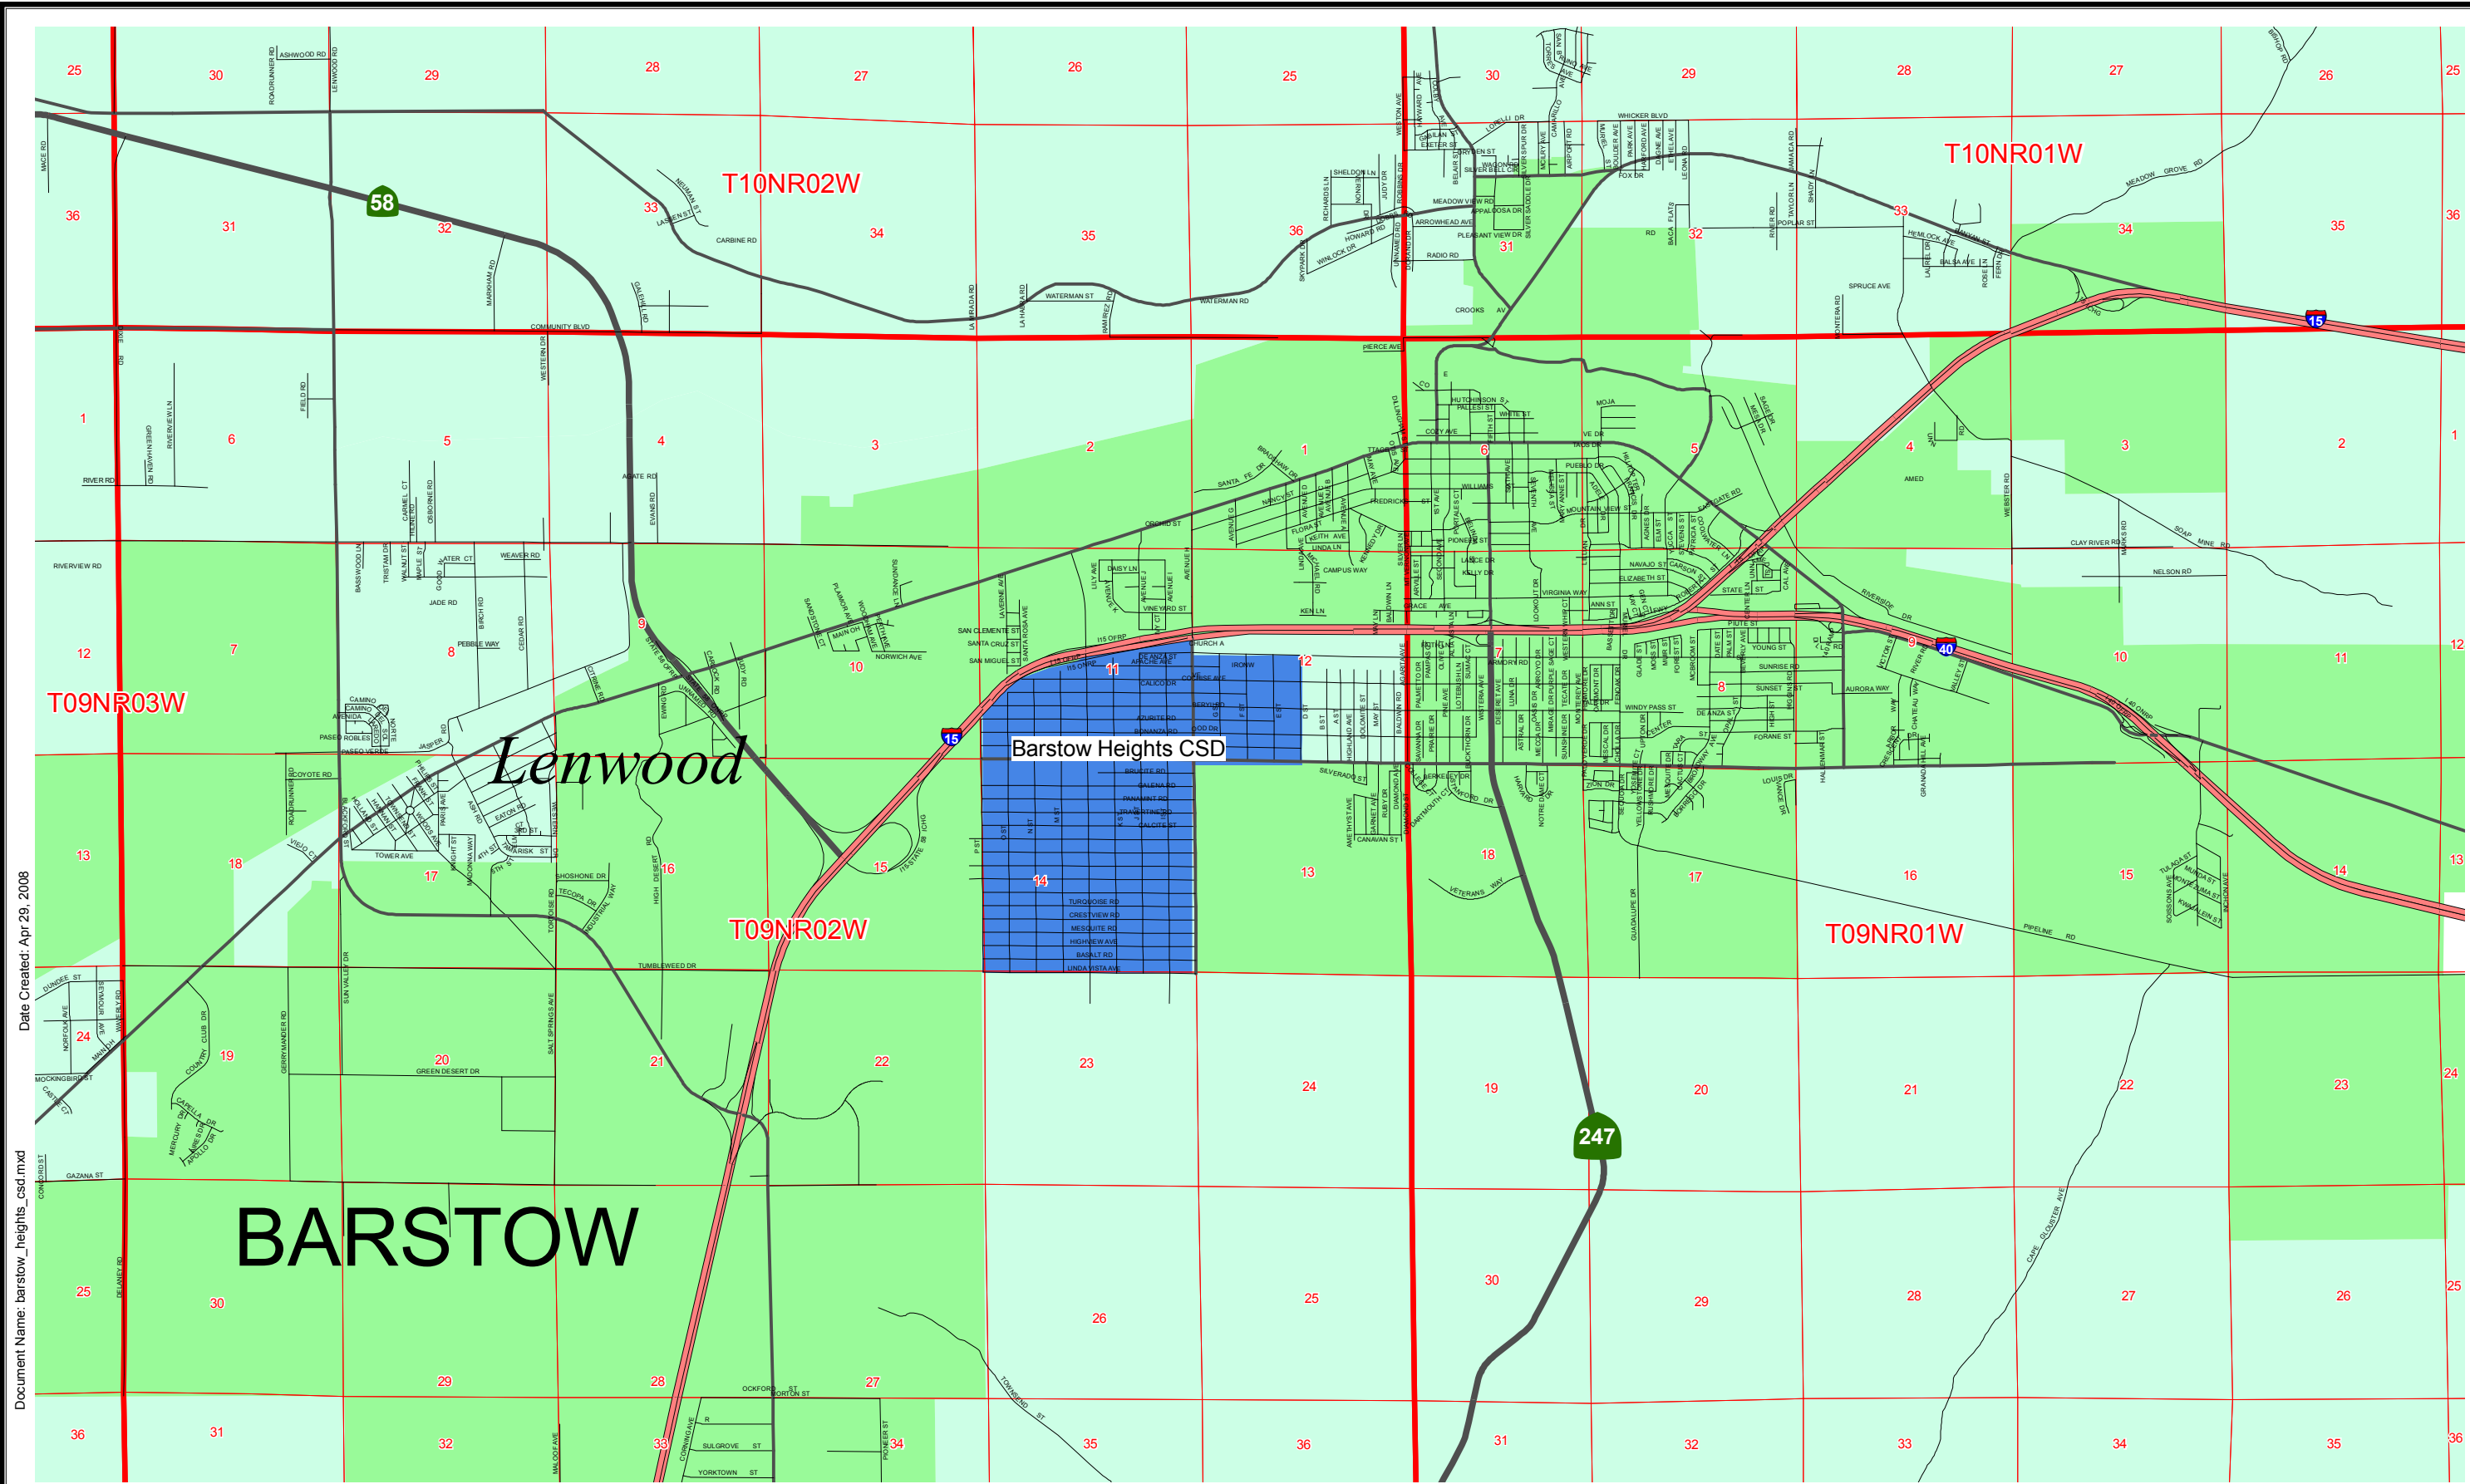

Date Created: May 14, 2008

Document Name: barstow\_heights\_csd.mxd

# LAFCO 3011 - Barstow Heights Community Services District Zero Sphere of Influence

Barstow Heights CSD

Document Name: barstow\_heights\_csd.mxd  
 Date Created: Apr 29, 2008

## LAFCO 3011 - BARSTOW HEIGHTS COMMUNITY SERVICES DISTRICT Zero Sphere of Influence

Barstow Heights CSD