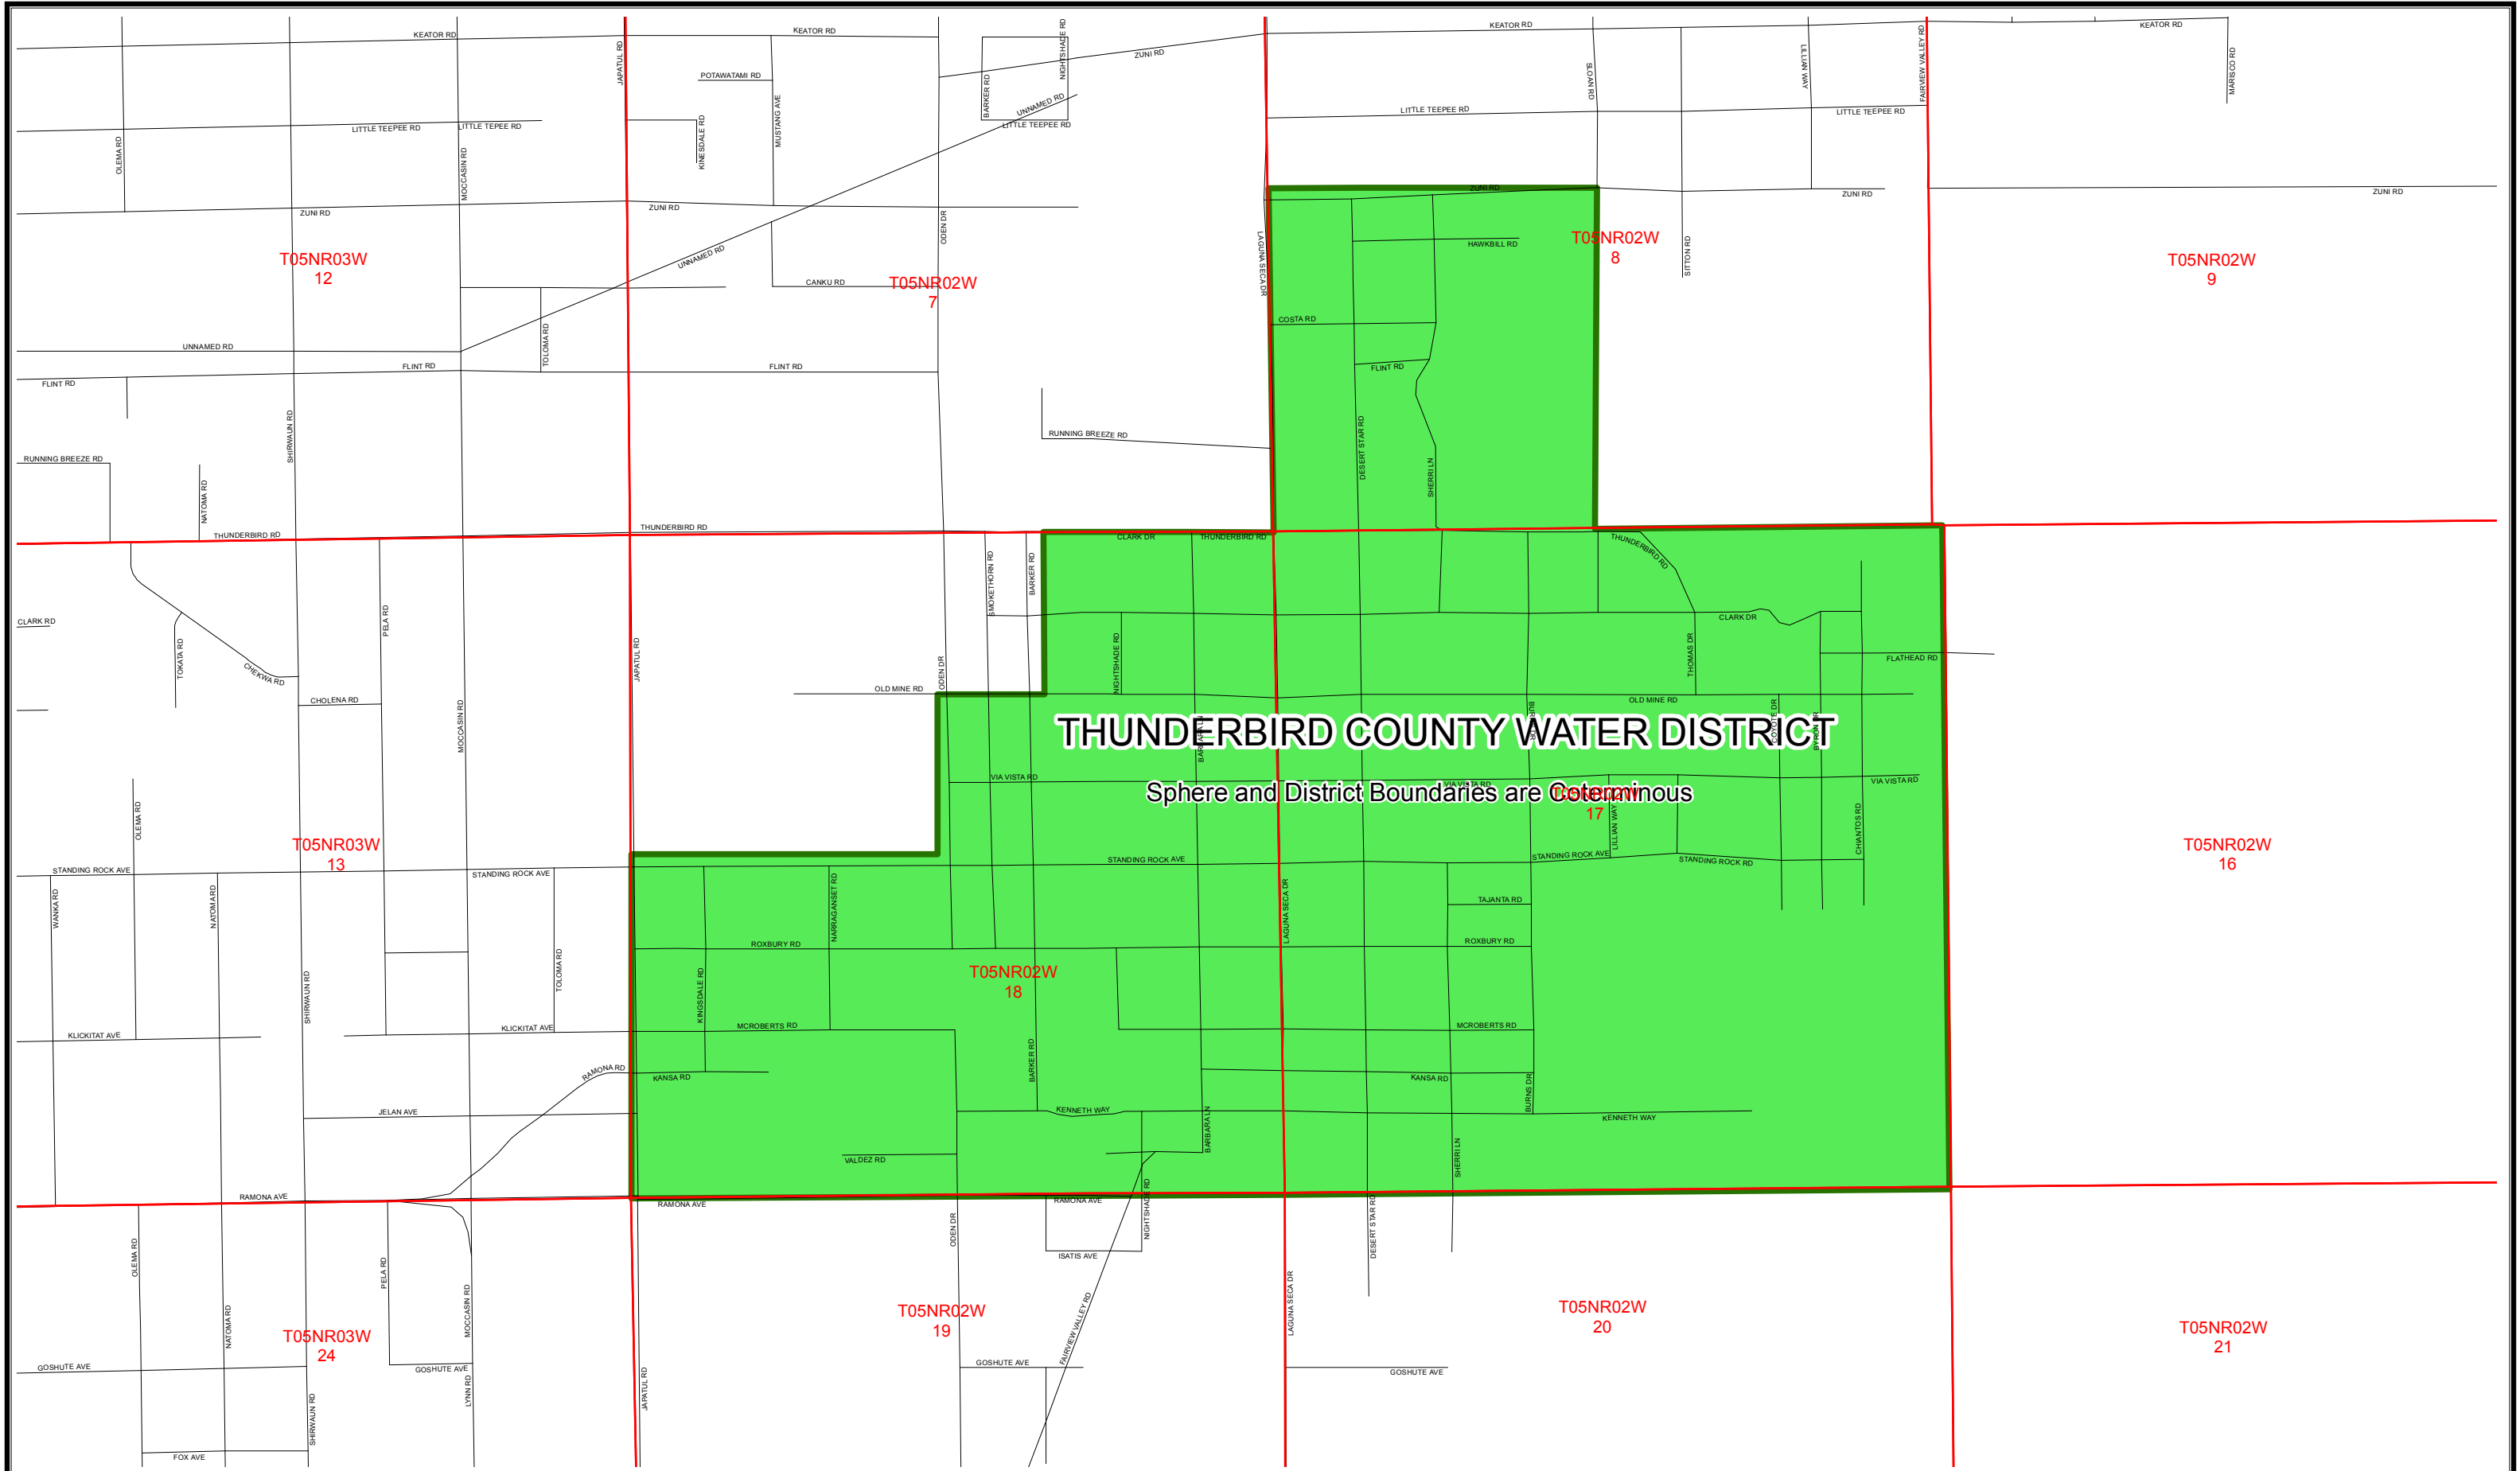

# LAFCO 3015 - THUNDERBIRD COUNTY WATER DISTRICT SPHERE OF INFLUENCE

-  TCWD's Sphere of Influence
-  TCWD's Boundary

**THUNDERBIRD COUNTY WATER DISTRICT**  
 Sphere and District Boundaries are Cotermious

**LAFCO 3015 - THUNDERBIRD COUNTY WATER DISTRICT**  
**(DISTRICT AND SPHERE OF INFLUENCE BOUNDARIES ARE COTERMINOUS)**

Date Created: Mar 12, 2008