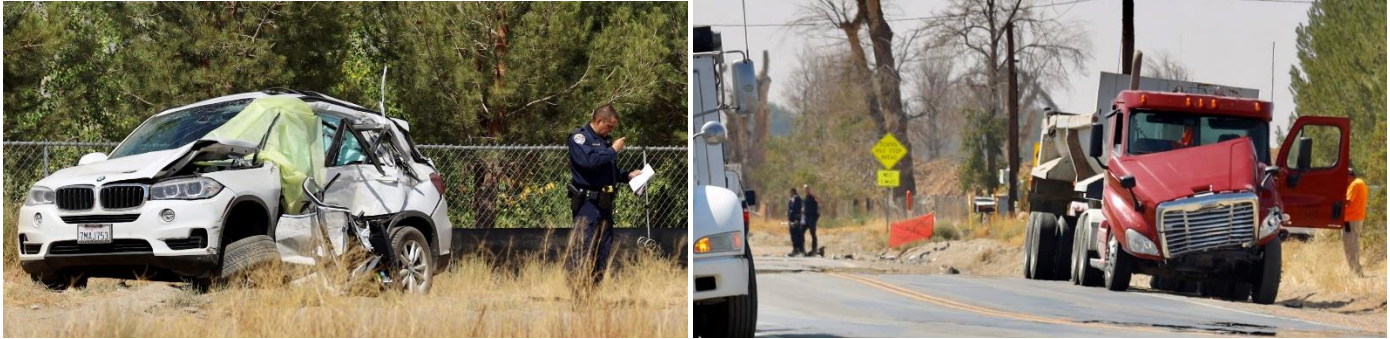

NEWS

News Headlines 09/04/2020

- SUV Driver killed in crash involving big rig on El Mirage Road

SUV Driver killed in crash involving big rig on El Mirage Road

Gabriel D. Espinoza, Victor Valley News Group

Posted: September 3, 2020

(Gabriel D. Espinoza, VVNG.com)

EL MIRAGE, Calif. (VVNG.com) — One person was killed in a crash Thursday afternoon near Adelanto.

The crash was reported as a big rig versus a white sedan at 1:08 p.m. September, 3rd, 2020 on the 4200 block of El Mirage Road.

San Bernardino County Fire personal arrived on scene and pronounced the driver of the white BMW SUV deceased.

According to CHP logs, the “family was notified by others” of the BMW driver’s involvement in the crash. The driver of the semi-truck was not injured.

El Mirage Road was closed and all traffic was diverted onto northbound Sheep Creek Road while CHP officials investigated the collision.

<https://www.vvng.com/suv-driver-killed-in-crash-involving-big-rig-on-el-mirage-road/>