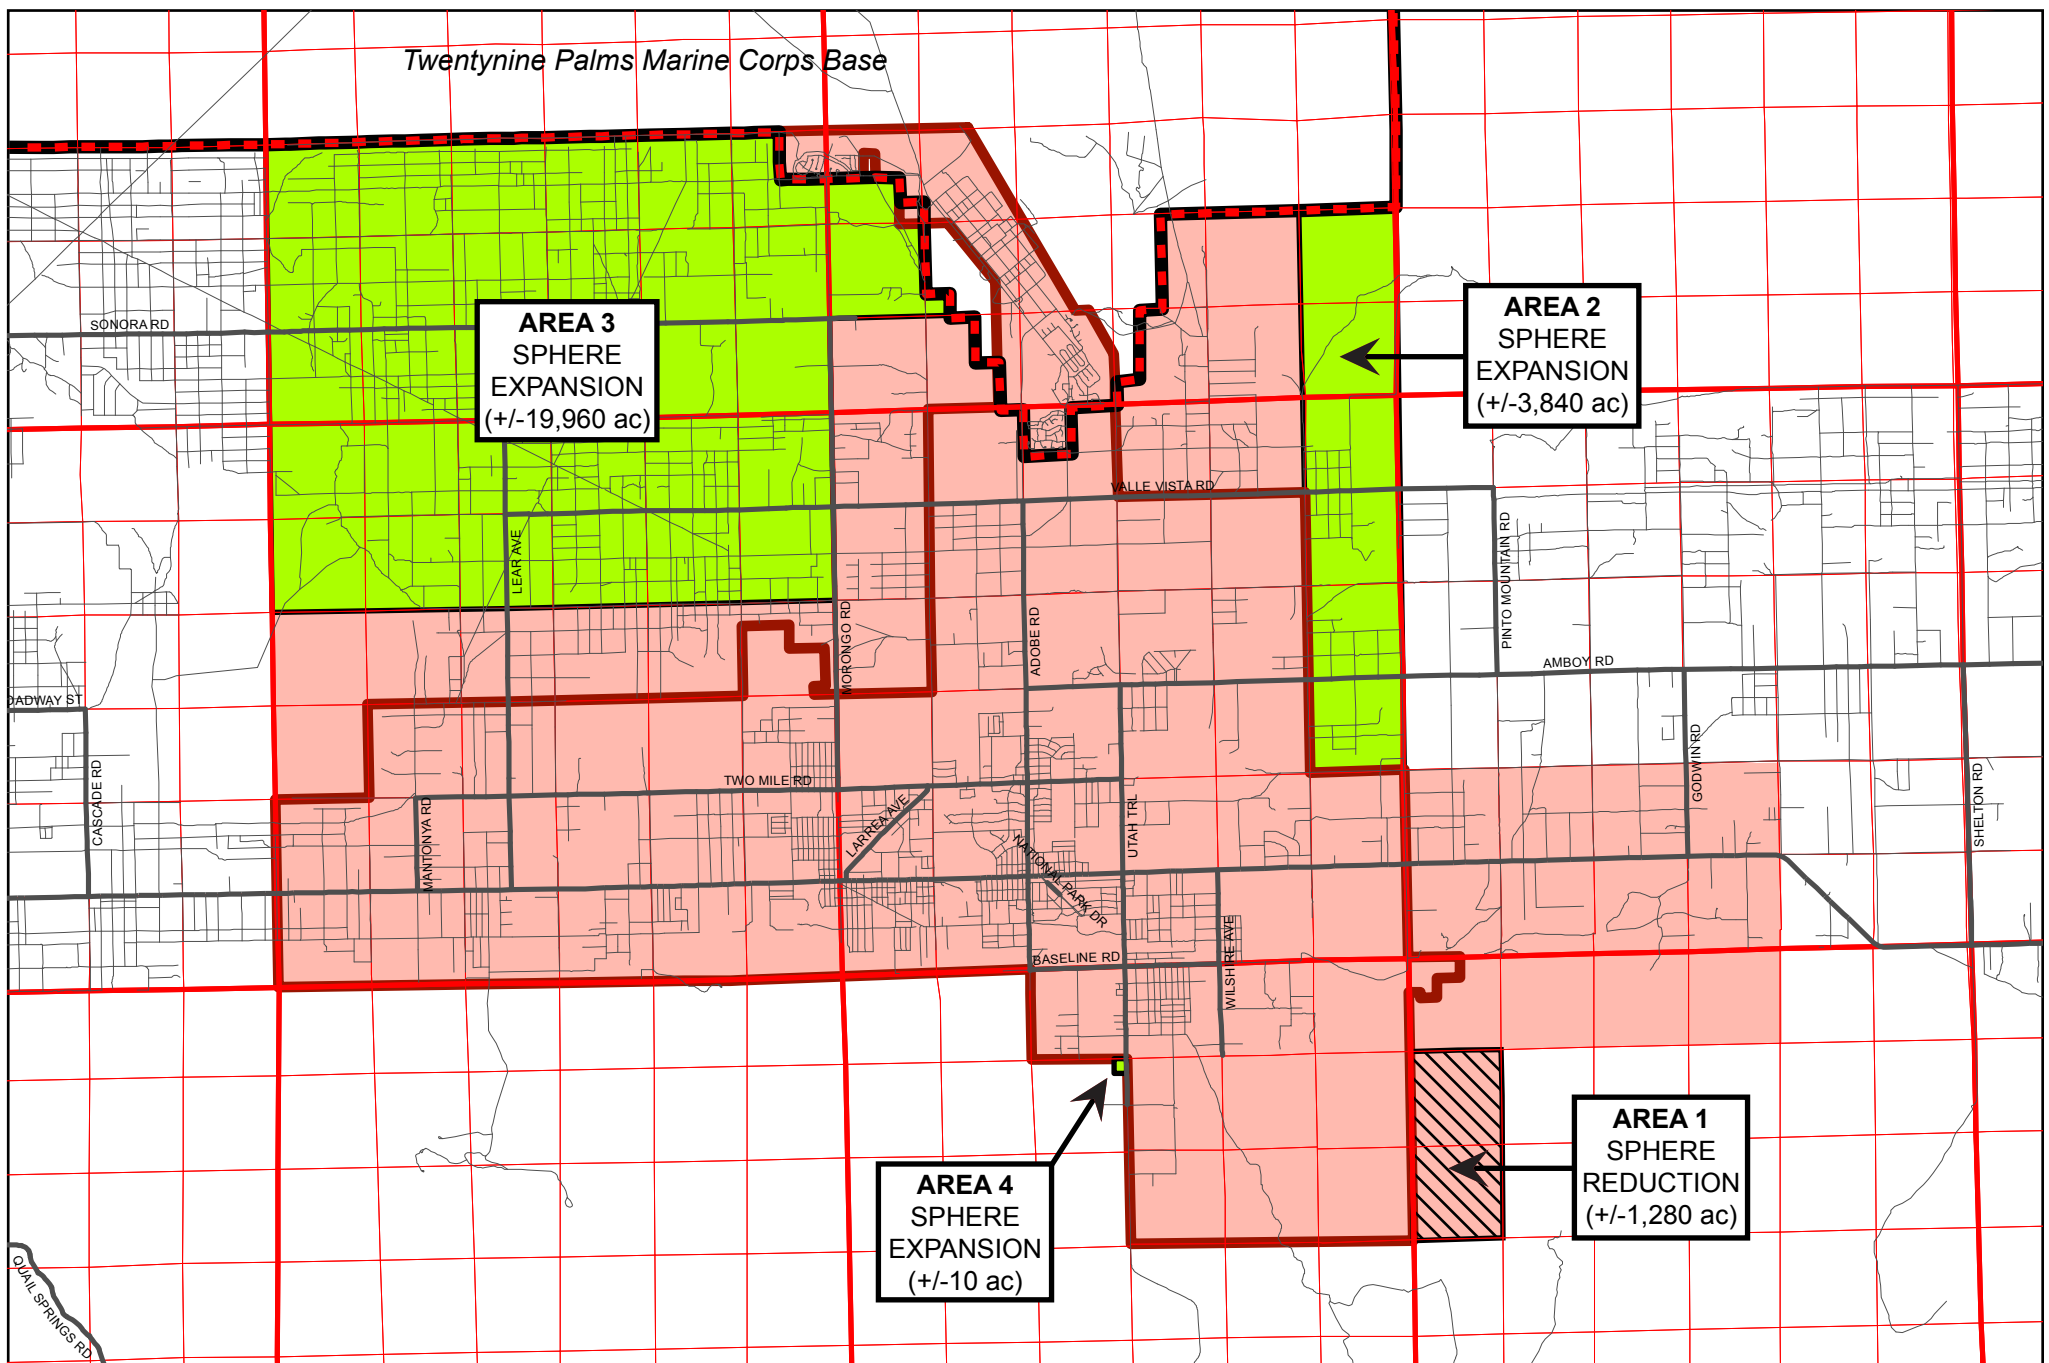

Twentynine Palms Marine Corps Base

AREA 3
SPHERE
EXPANSION
(+/-19,960 ac)

AREA 2
SPHERE
EXPANSION
(+/-3,840 ac)

AREA 4
SPHERE
EXPANSION
(+/-10 ac)

AREA 1
SPHERE
REDUCTION
(+/-1,280 ac)

LAFCO 3101 - SPHERE OF INFLUENCE UPDATE FOR THE CITY OF TWENTYNINE PALMS

-  City of Twentynine Palms
-  City of Twentynine Palms Existing Sphere
-  Sphere Reduction
-  Sphere Expansion
-  Marine Corps Base Boundary