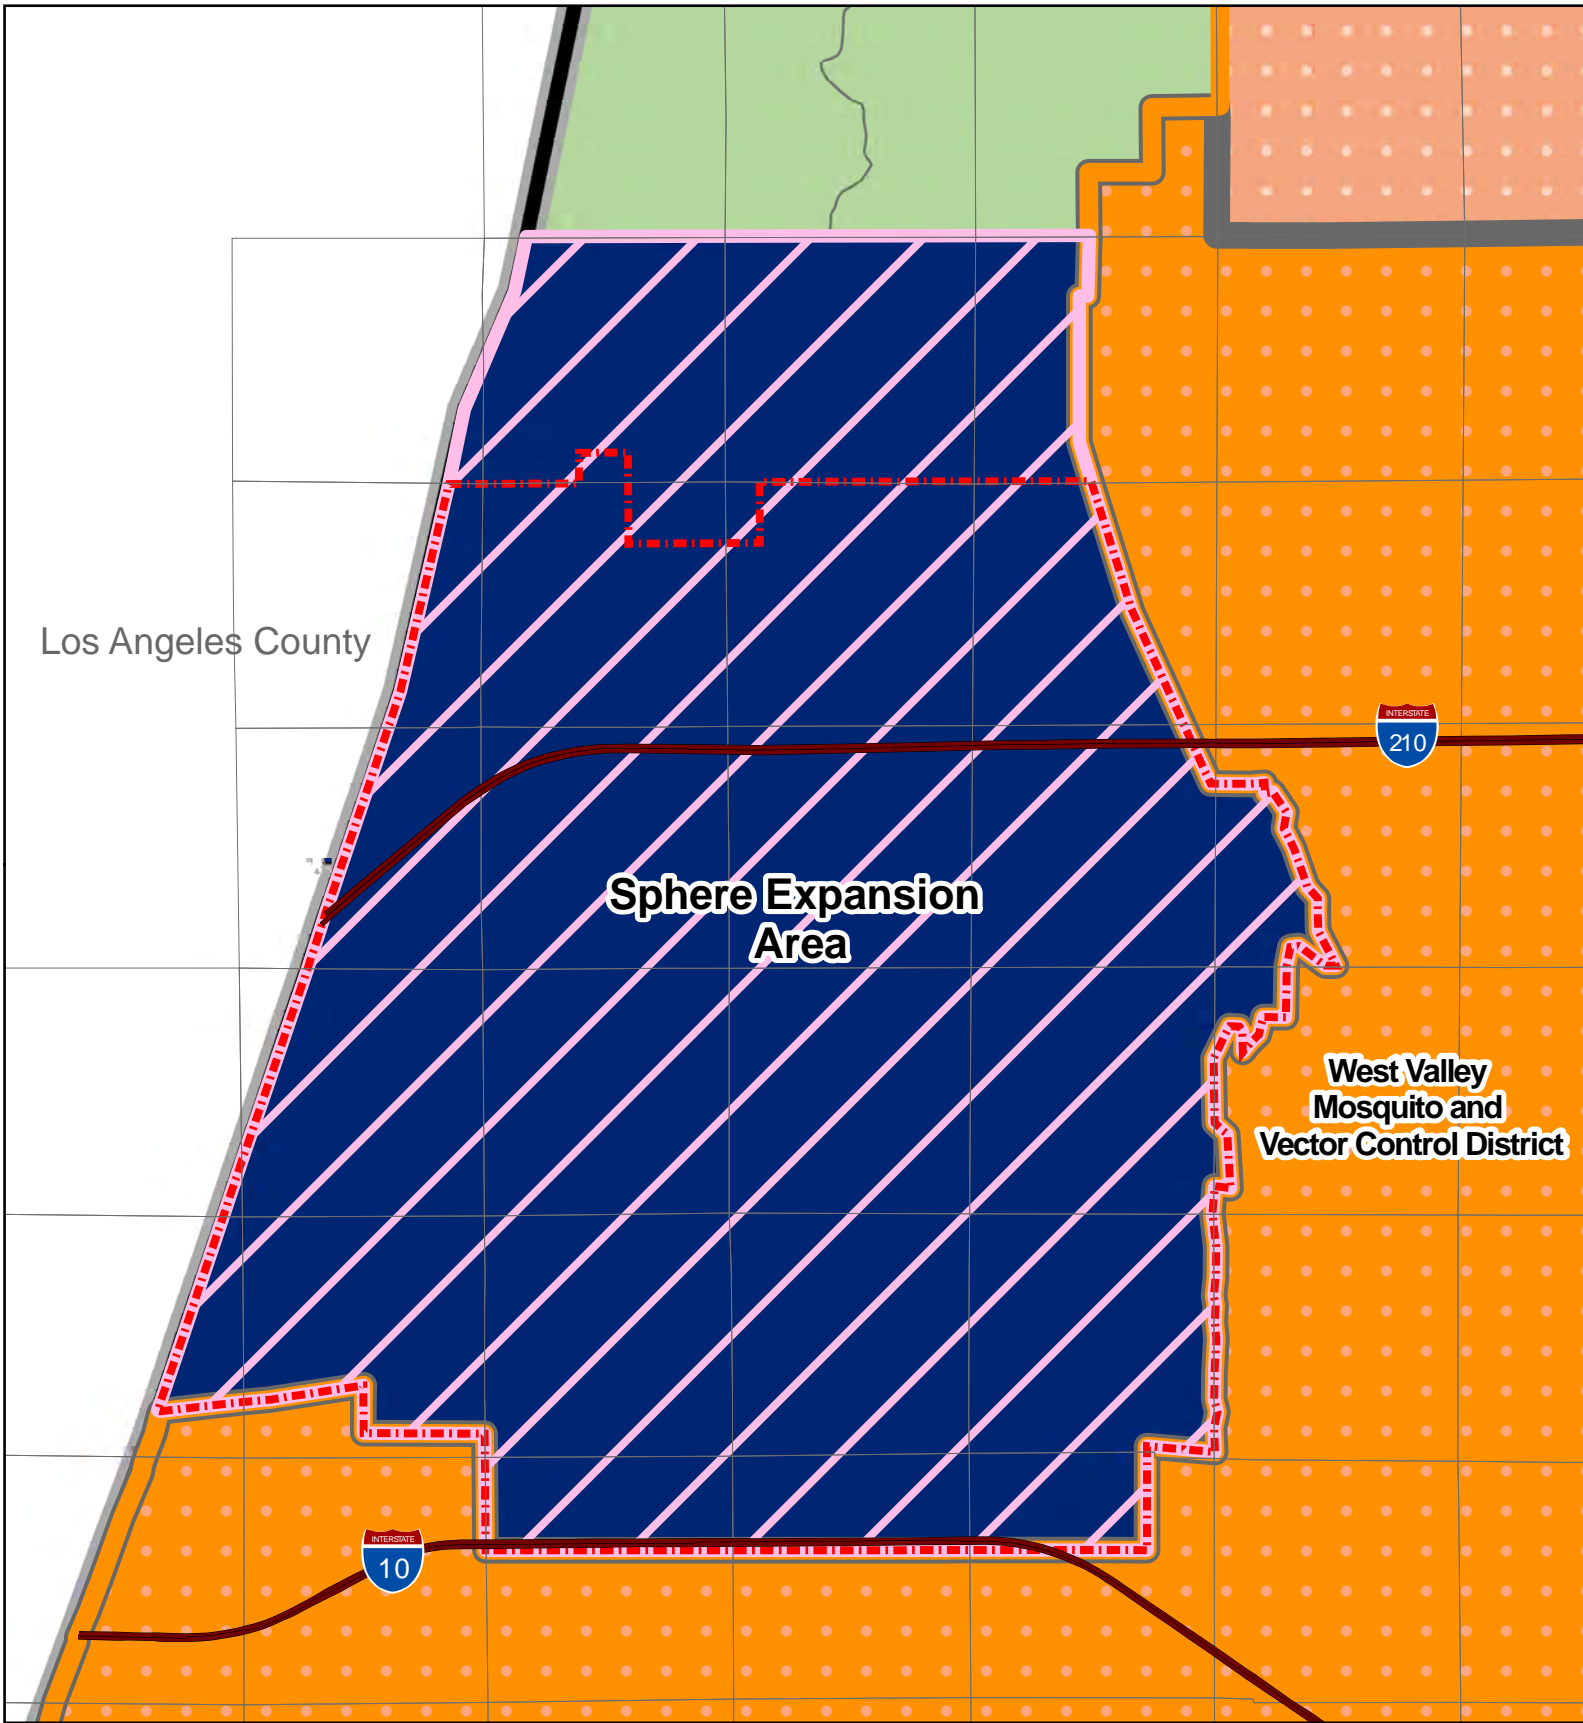

LAFCO 3208

Notice of Filing Attachments:

Overall Vicinity Map

Legend

-  Sphere Expansion Area
-  West Valley Mosquito and Vector Control District
-  West Valley Mosquito and Vector Control District Sphere of Influence
-  City of Upland
-  City of Upland Sphere of Influence
-  San Bernardino County Boundary
-  Forest

LAFCO 3208 - Sphere of Influence Amendment (Expansion) for West Valley Mosquito and Vector Control District

1:50,000