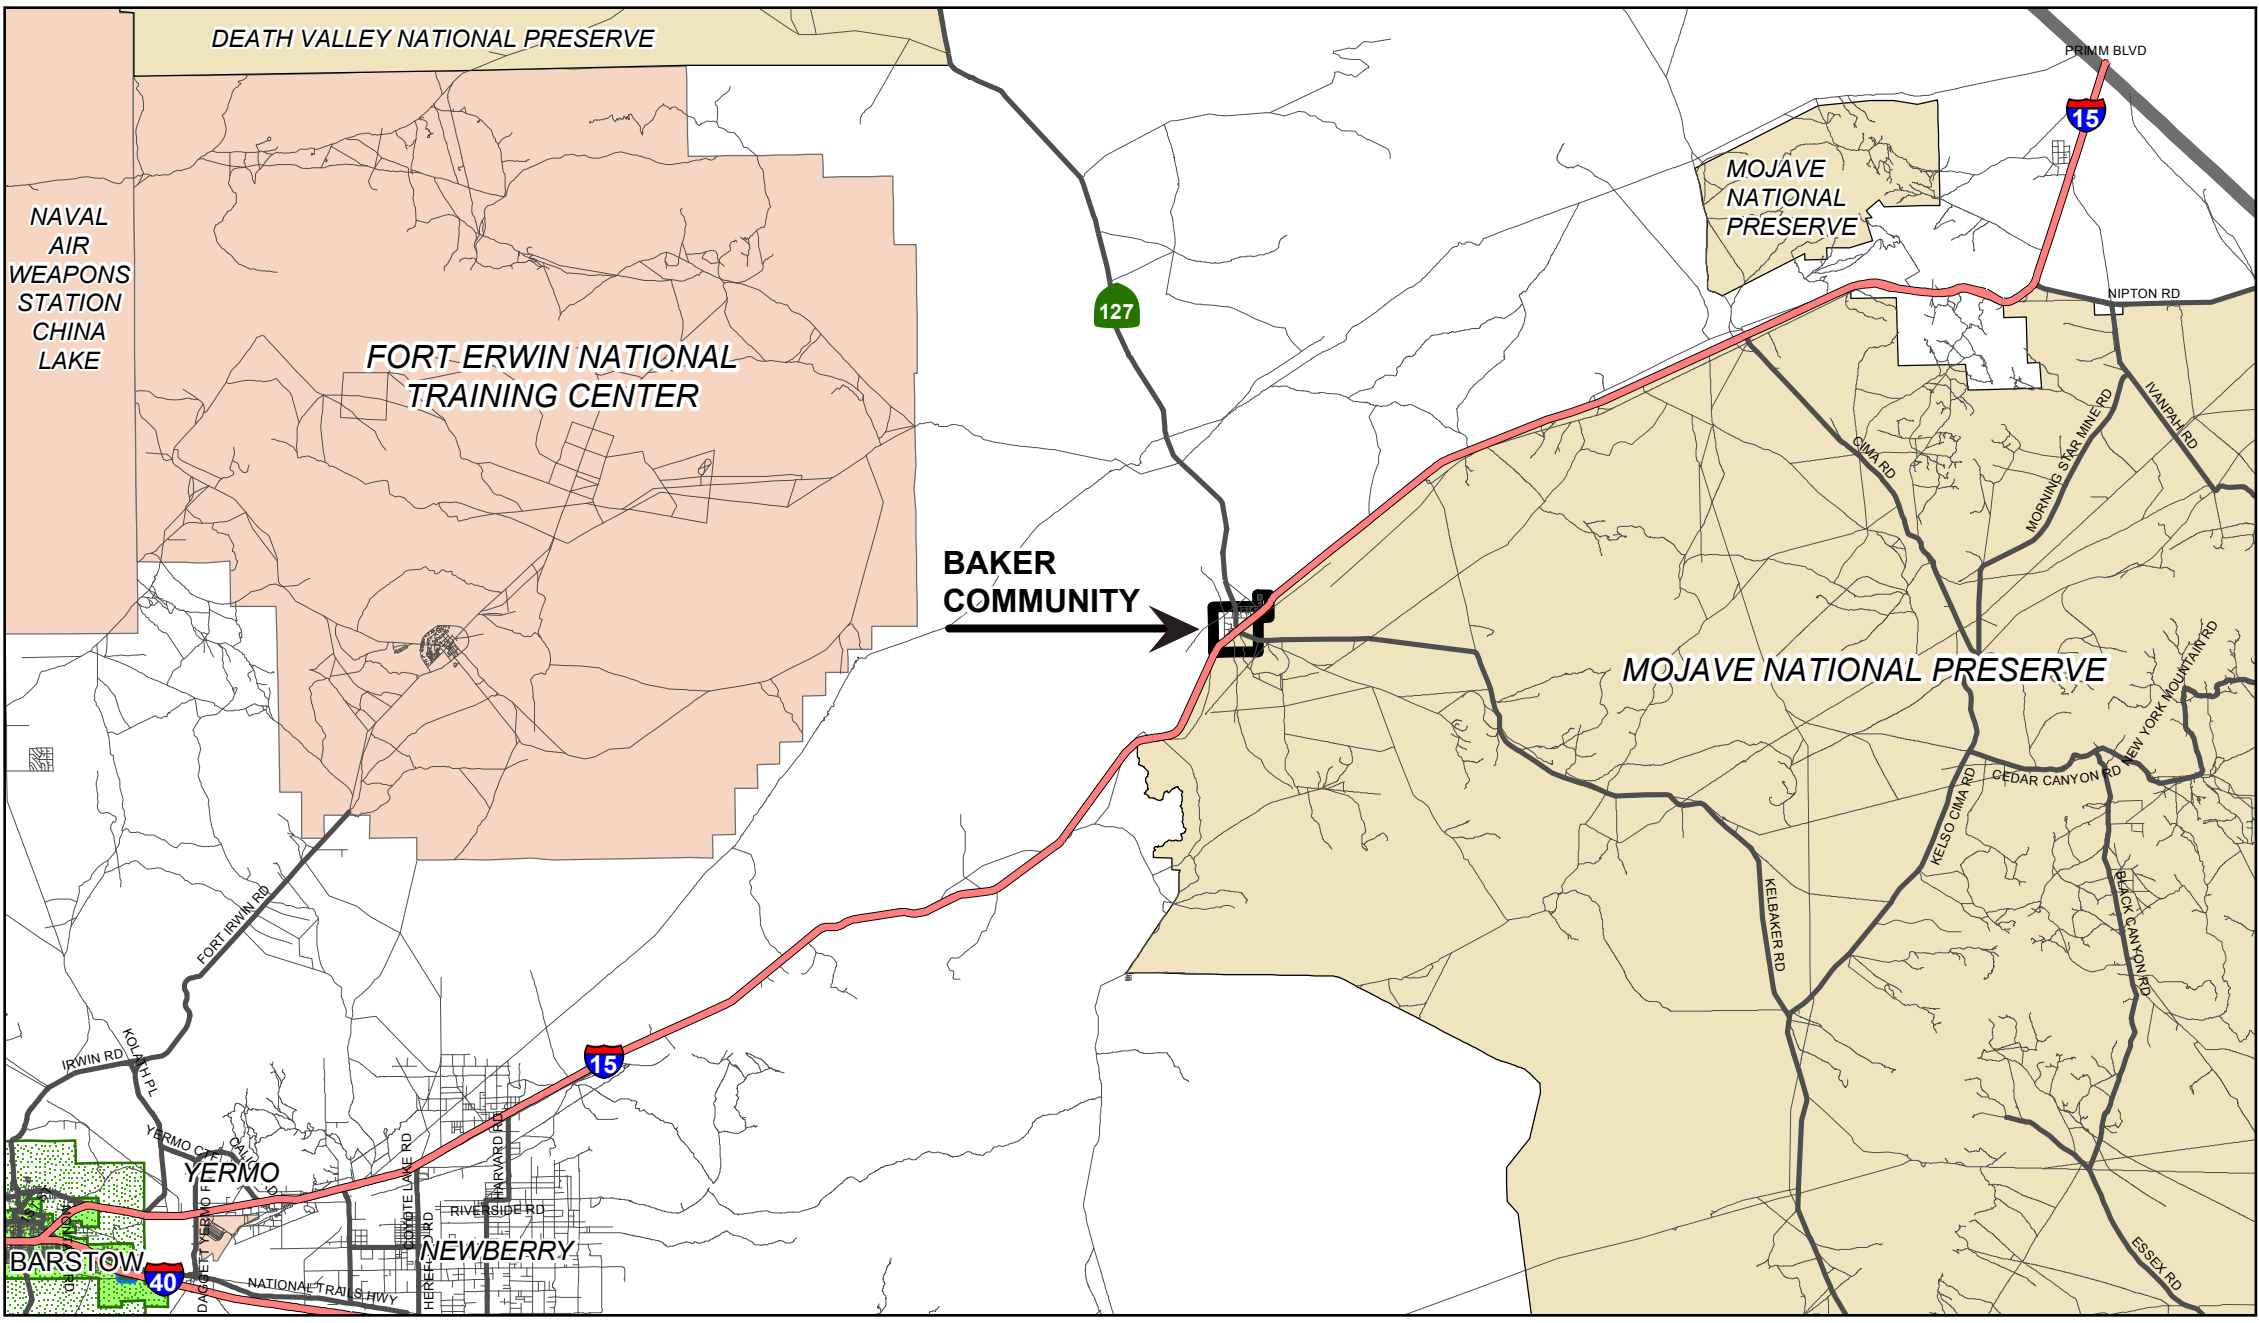

MAPS

Vicinity Map

Attachment 1a

DEATH VALLEY NATIONAL PRESERVE

NAVAL AIR WEAPONS STATION CHINA LAKE

FORT ERWIN NATIONAL TRAINING CENTER

MOJAVE NATIONAL PRESERVE

BAKER COMMUNITY

MOJAVE NATIONAL PRESERVE

YERMO

BARSTOW

NEWBERRY

127

15

15

40