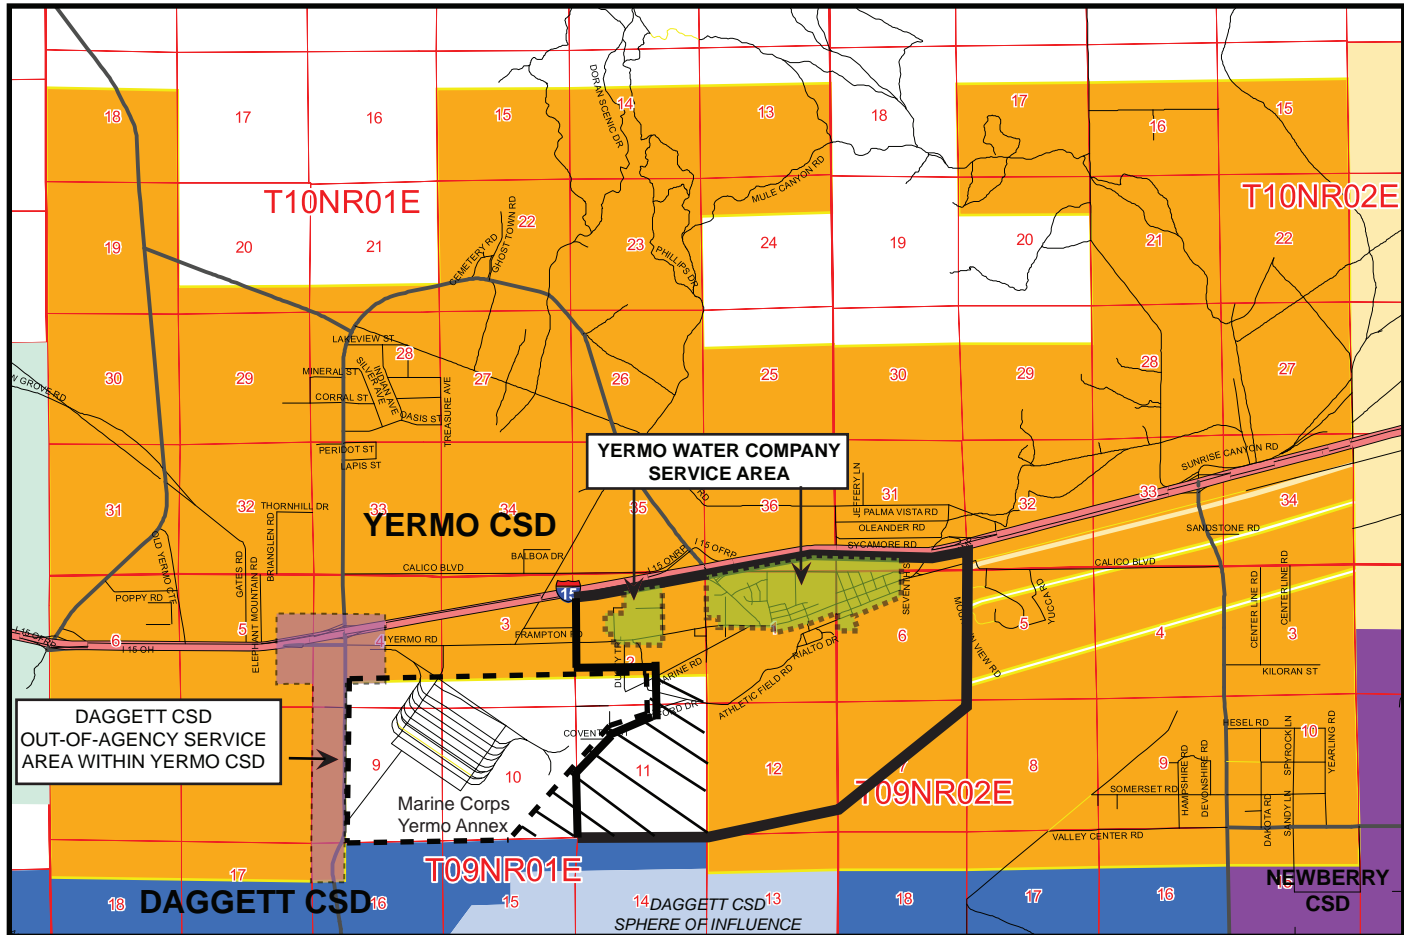

# LAFCO 3008A – Activation of Water Powers for Yermo Community Services District

-  Yermo Community Services District Water Service Zone
-  Marine Corp Yermo Annex
-  Current Yermo Water Company Service Area
-  LAFCO Staff Proposed Sphere Expansion

Map prepared by LAFCO staff, as defined by Yermo Community Services District Resolution 1, 2009.