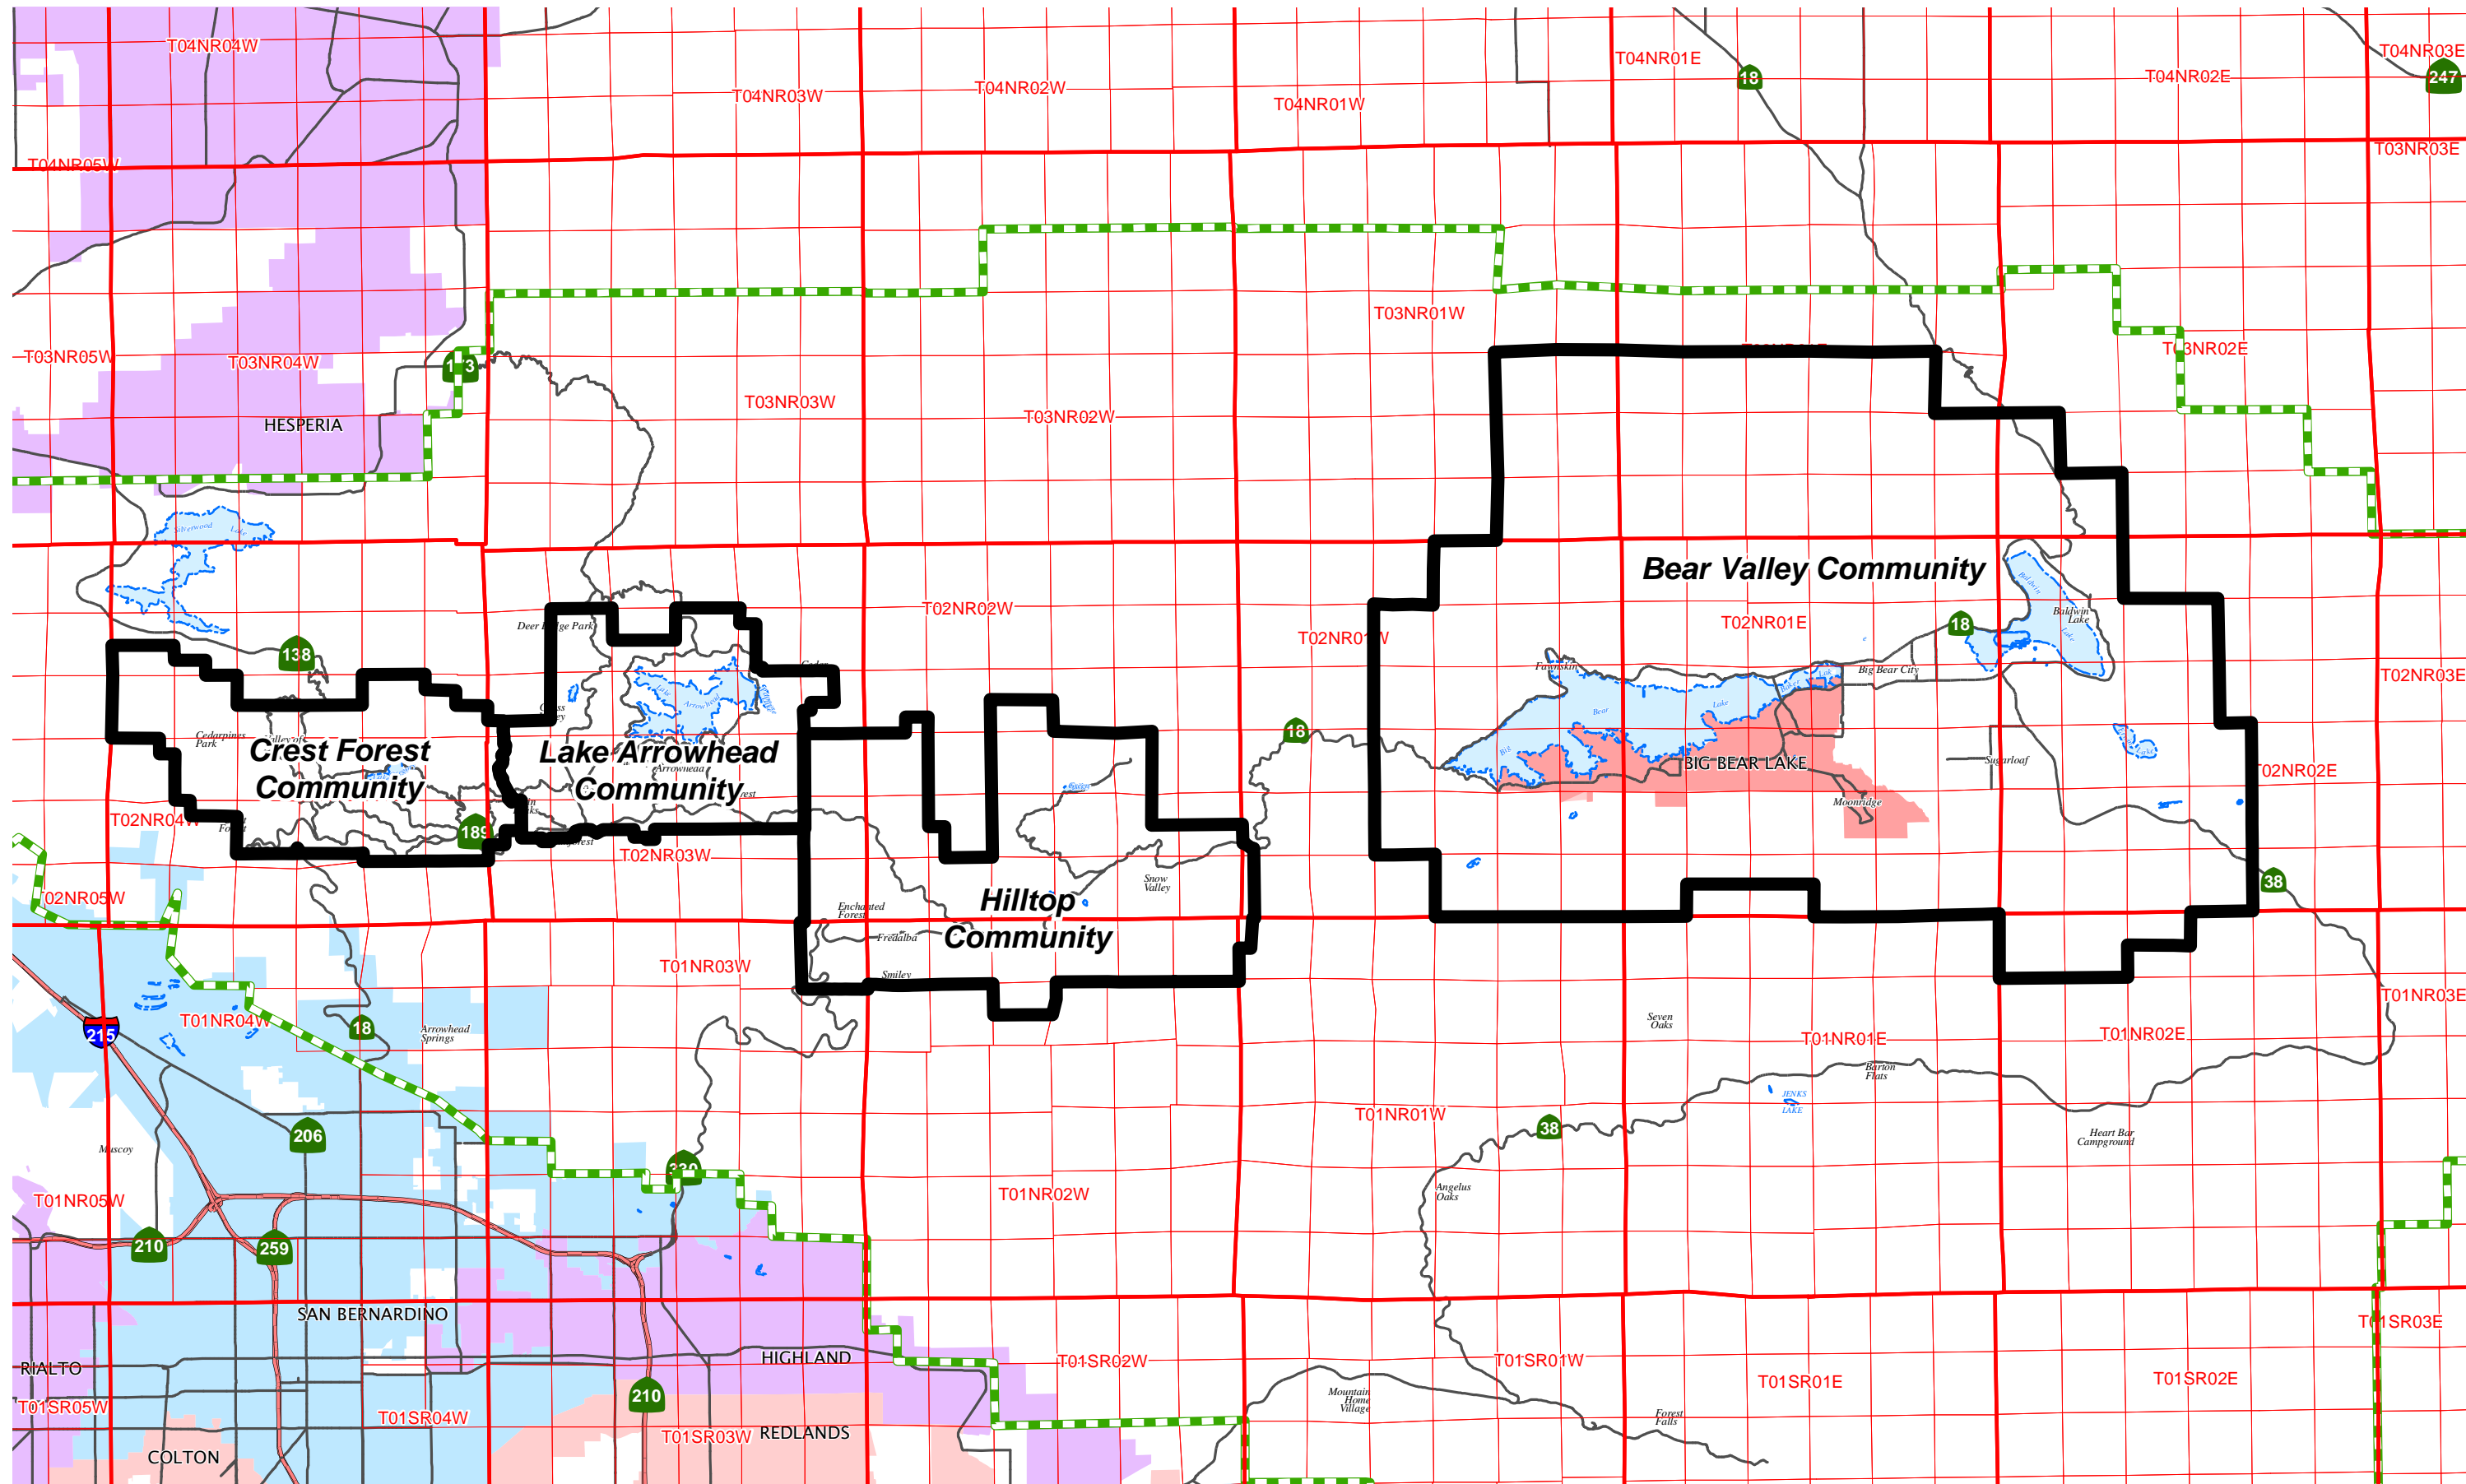

# **MAPS**

## **LAFCO Defined Mountain Communities**

**Attachment 1a**

Date Created: May 18, 2010  
 Document Name: g:\gdm\apply\_117\_series\og\_bear.mxd

# Current LAFCO Defined Mountain Communities

-  Community Boundaries
-  City of Big Bear Lake
-  Lakes
-  National Forest Boundary

 Date Created: May 18, 2010