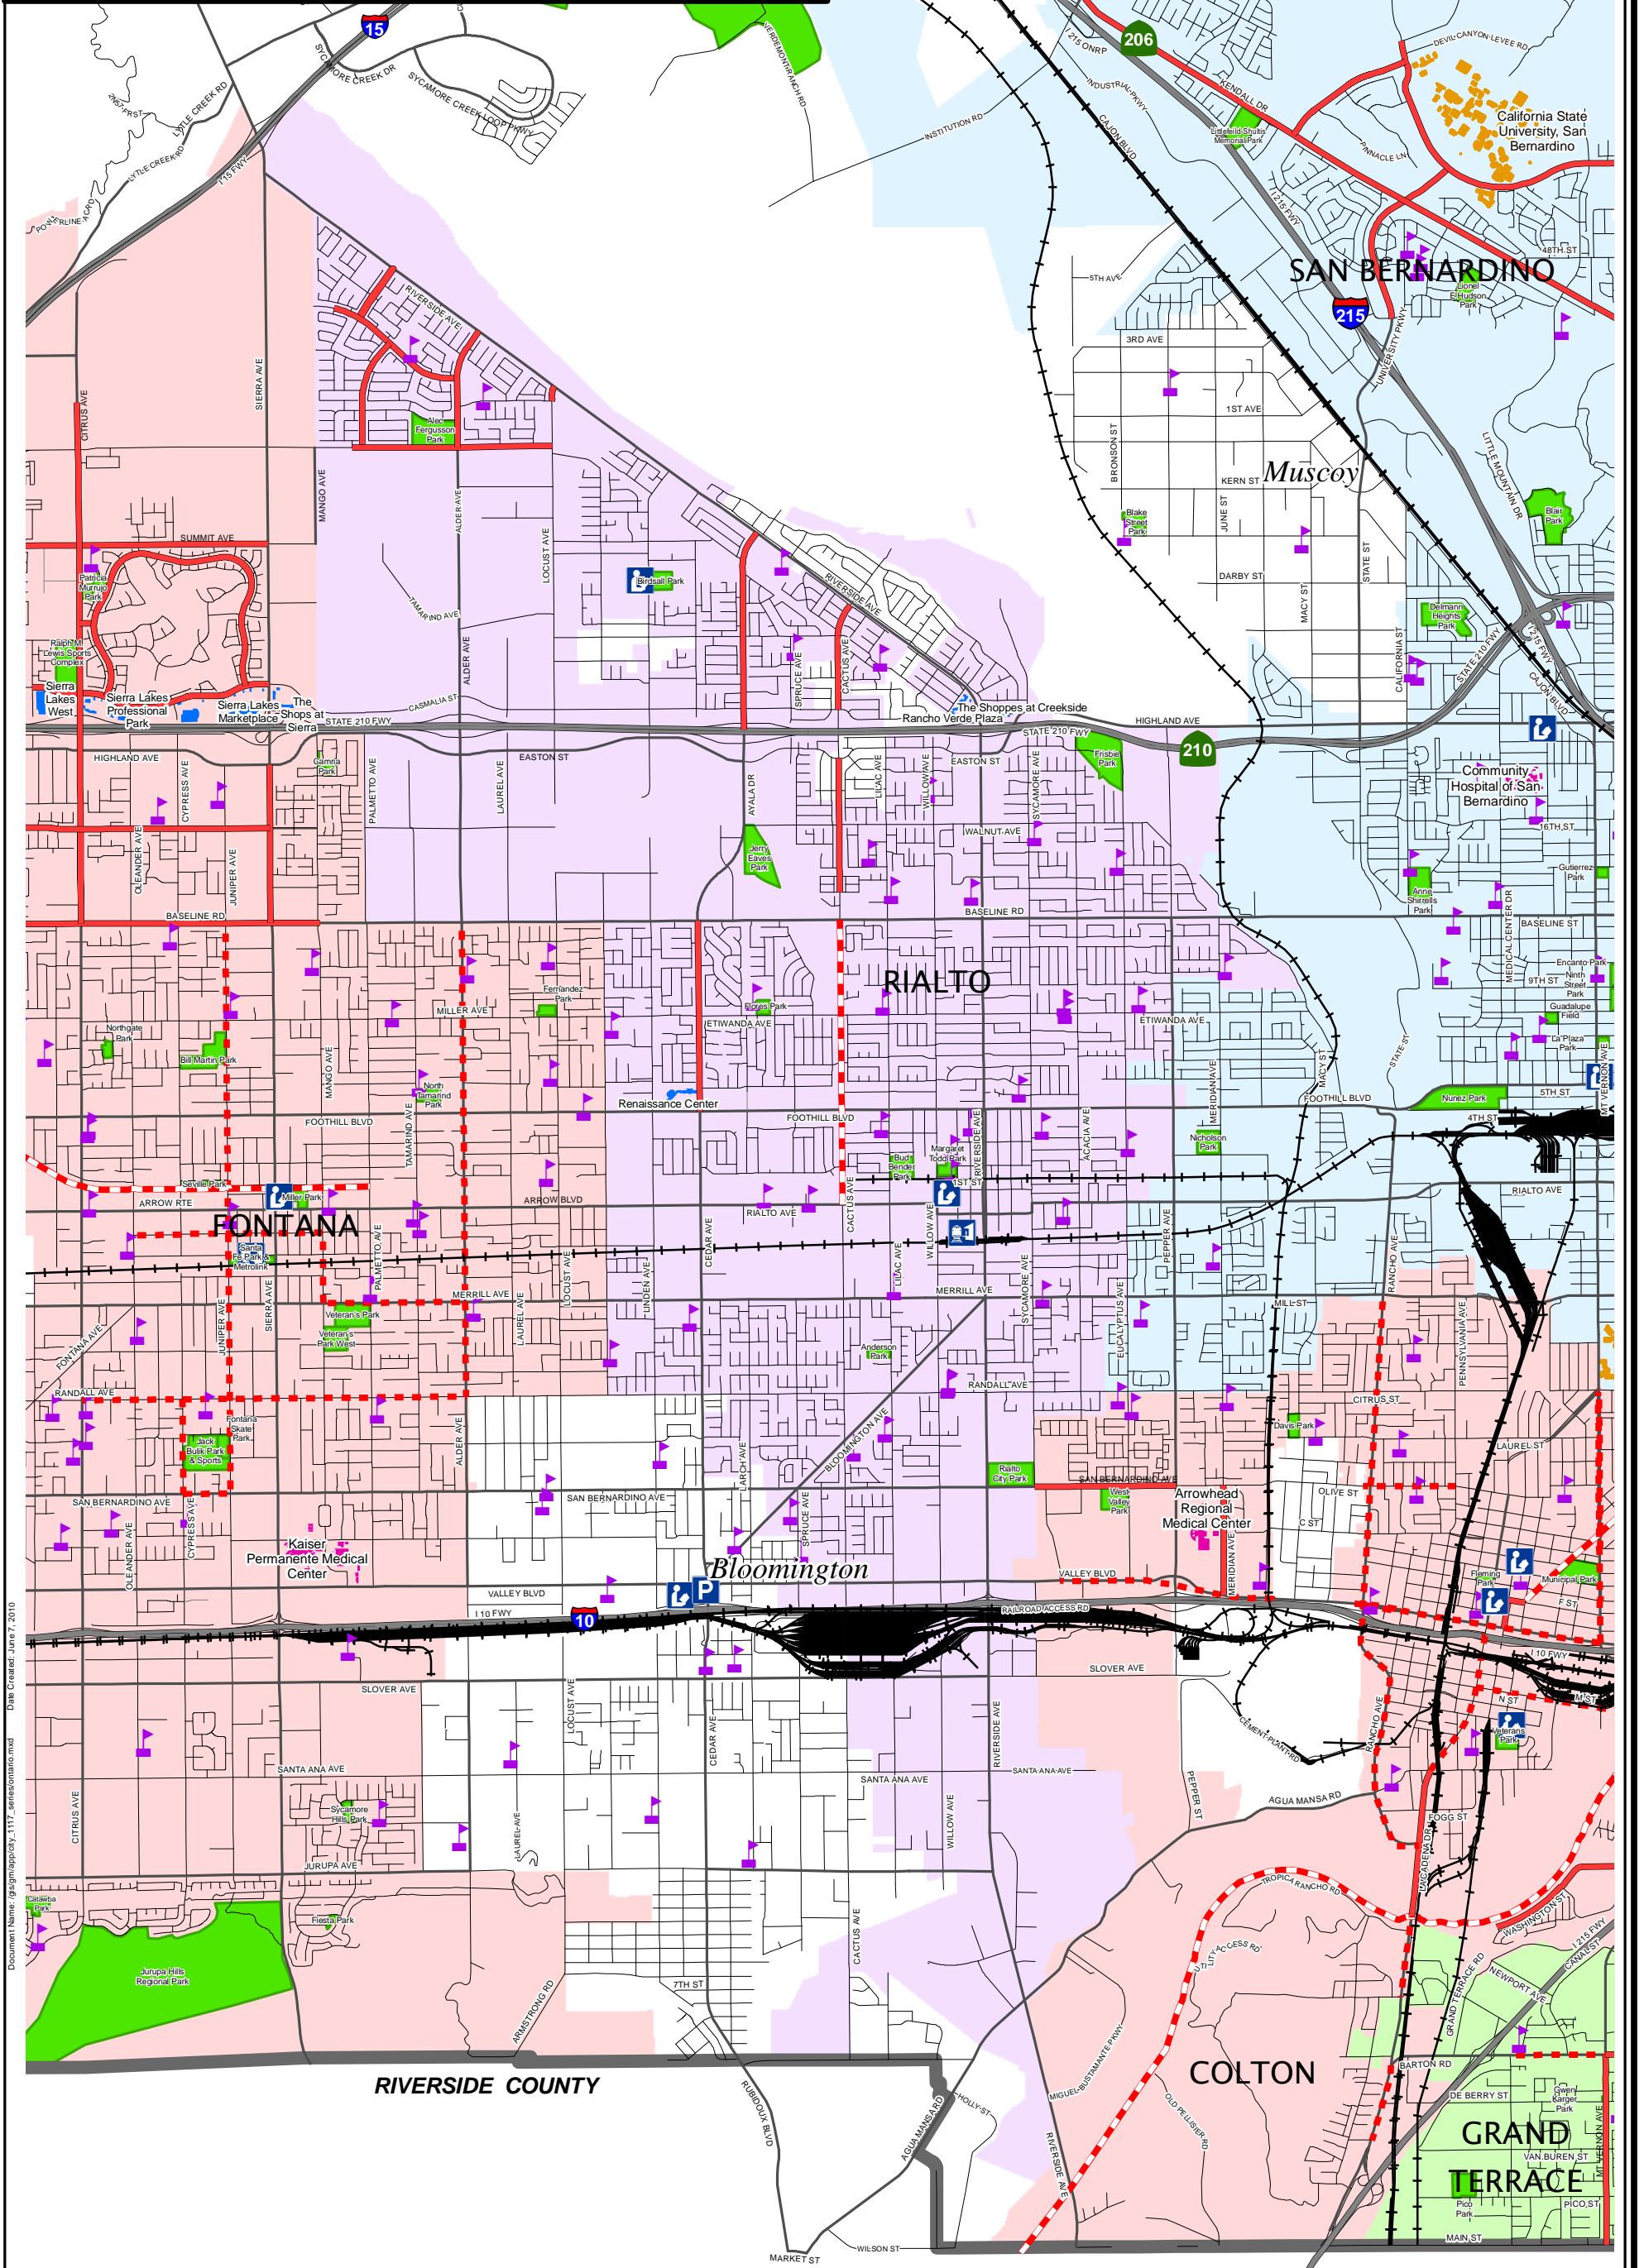

# CITY OF RIALTO Bike Paths

- Bike path separated from road
- Bike lane, on street with street markings
- Bike route, on street no markings, signs only

- railroads
- Colleges/Universities
- Hospitals
- Shopping Centers
- Parks
- County Boundary

- Schools
- Metrolink Stations
- Libraries
- Park and Ride Sites

Document Name: g:\gmap\apply\_1117\_aerialcontorno.mxd Date Created: June 7, 2010