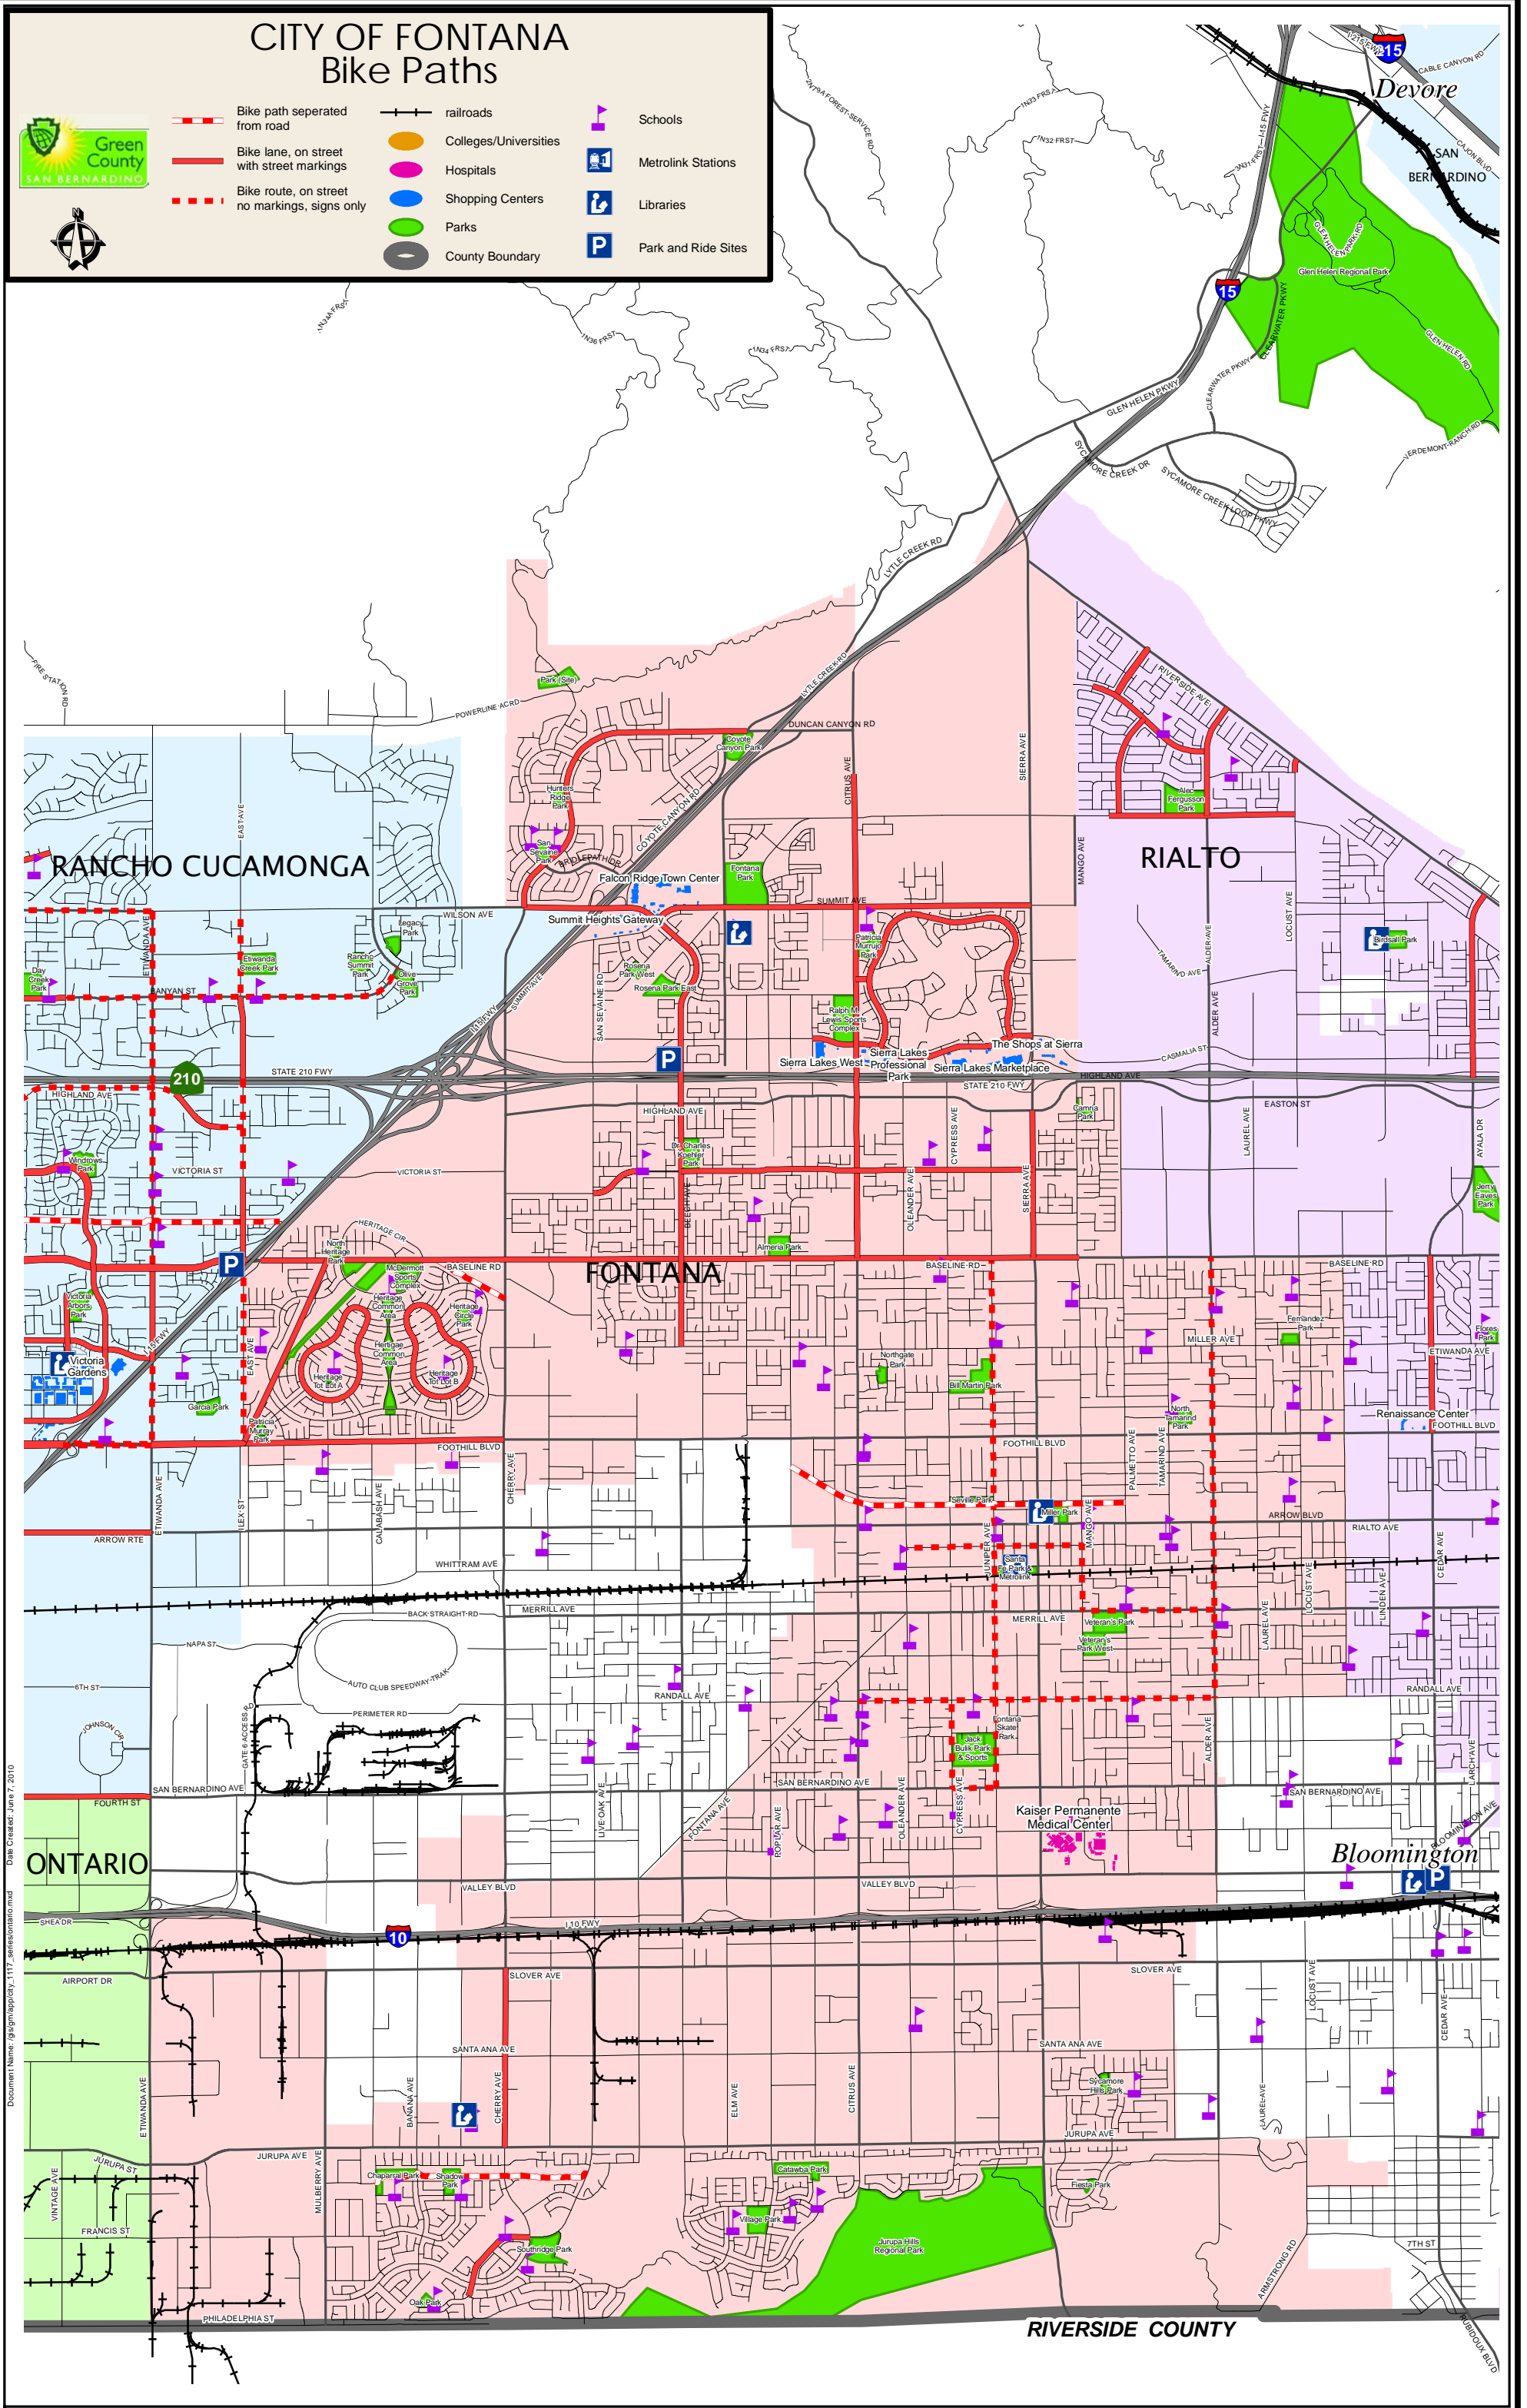

CITY OF FONTANA Bike Paths

- Bike path separated from road
- Bike lane, on street with street markings
- Bike route, on street no markings, signs only

- railroads
- Colleges/Universities
- Hospitals
- Shopping Centers
- Parks
- County Boundary

- Schools
- Metrolink Stations
- Libraries
- Park and Ride Sites

Document Name: g:\gmap\apply_1117_aeromontano.mxd Date Created: June 7, 2010

RIVERSIDE COUNTY