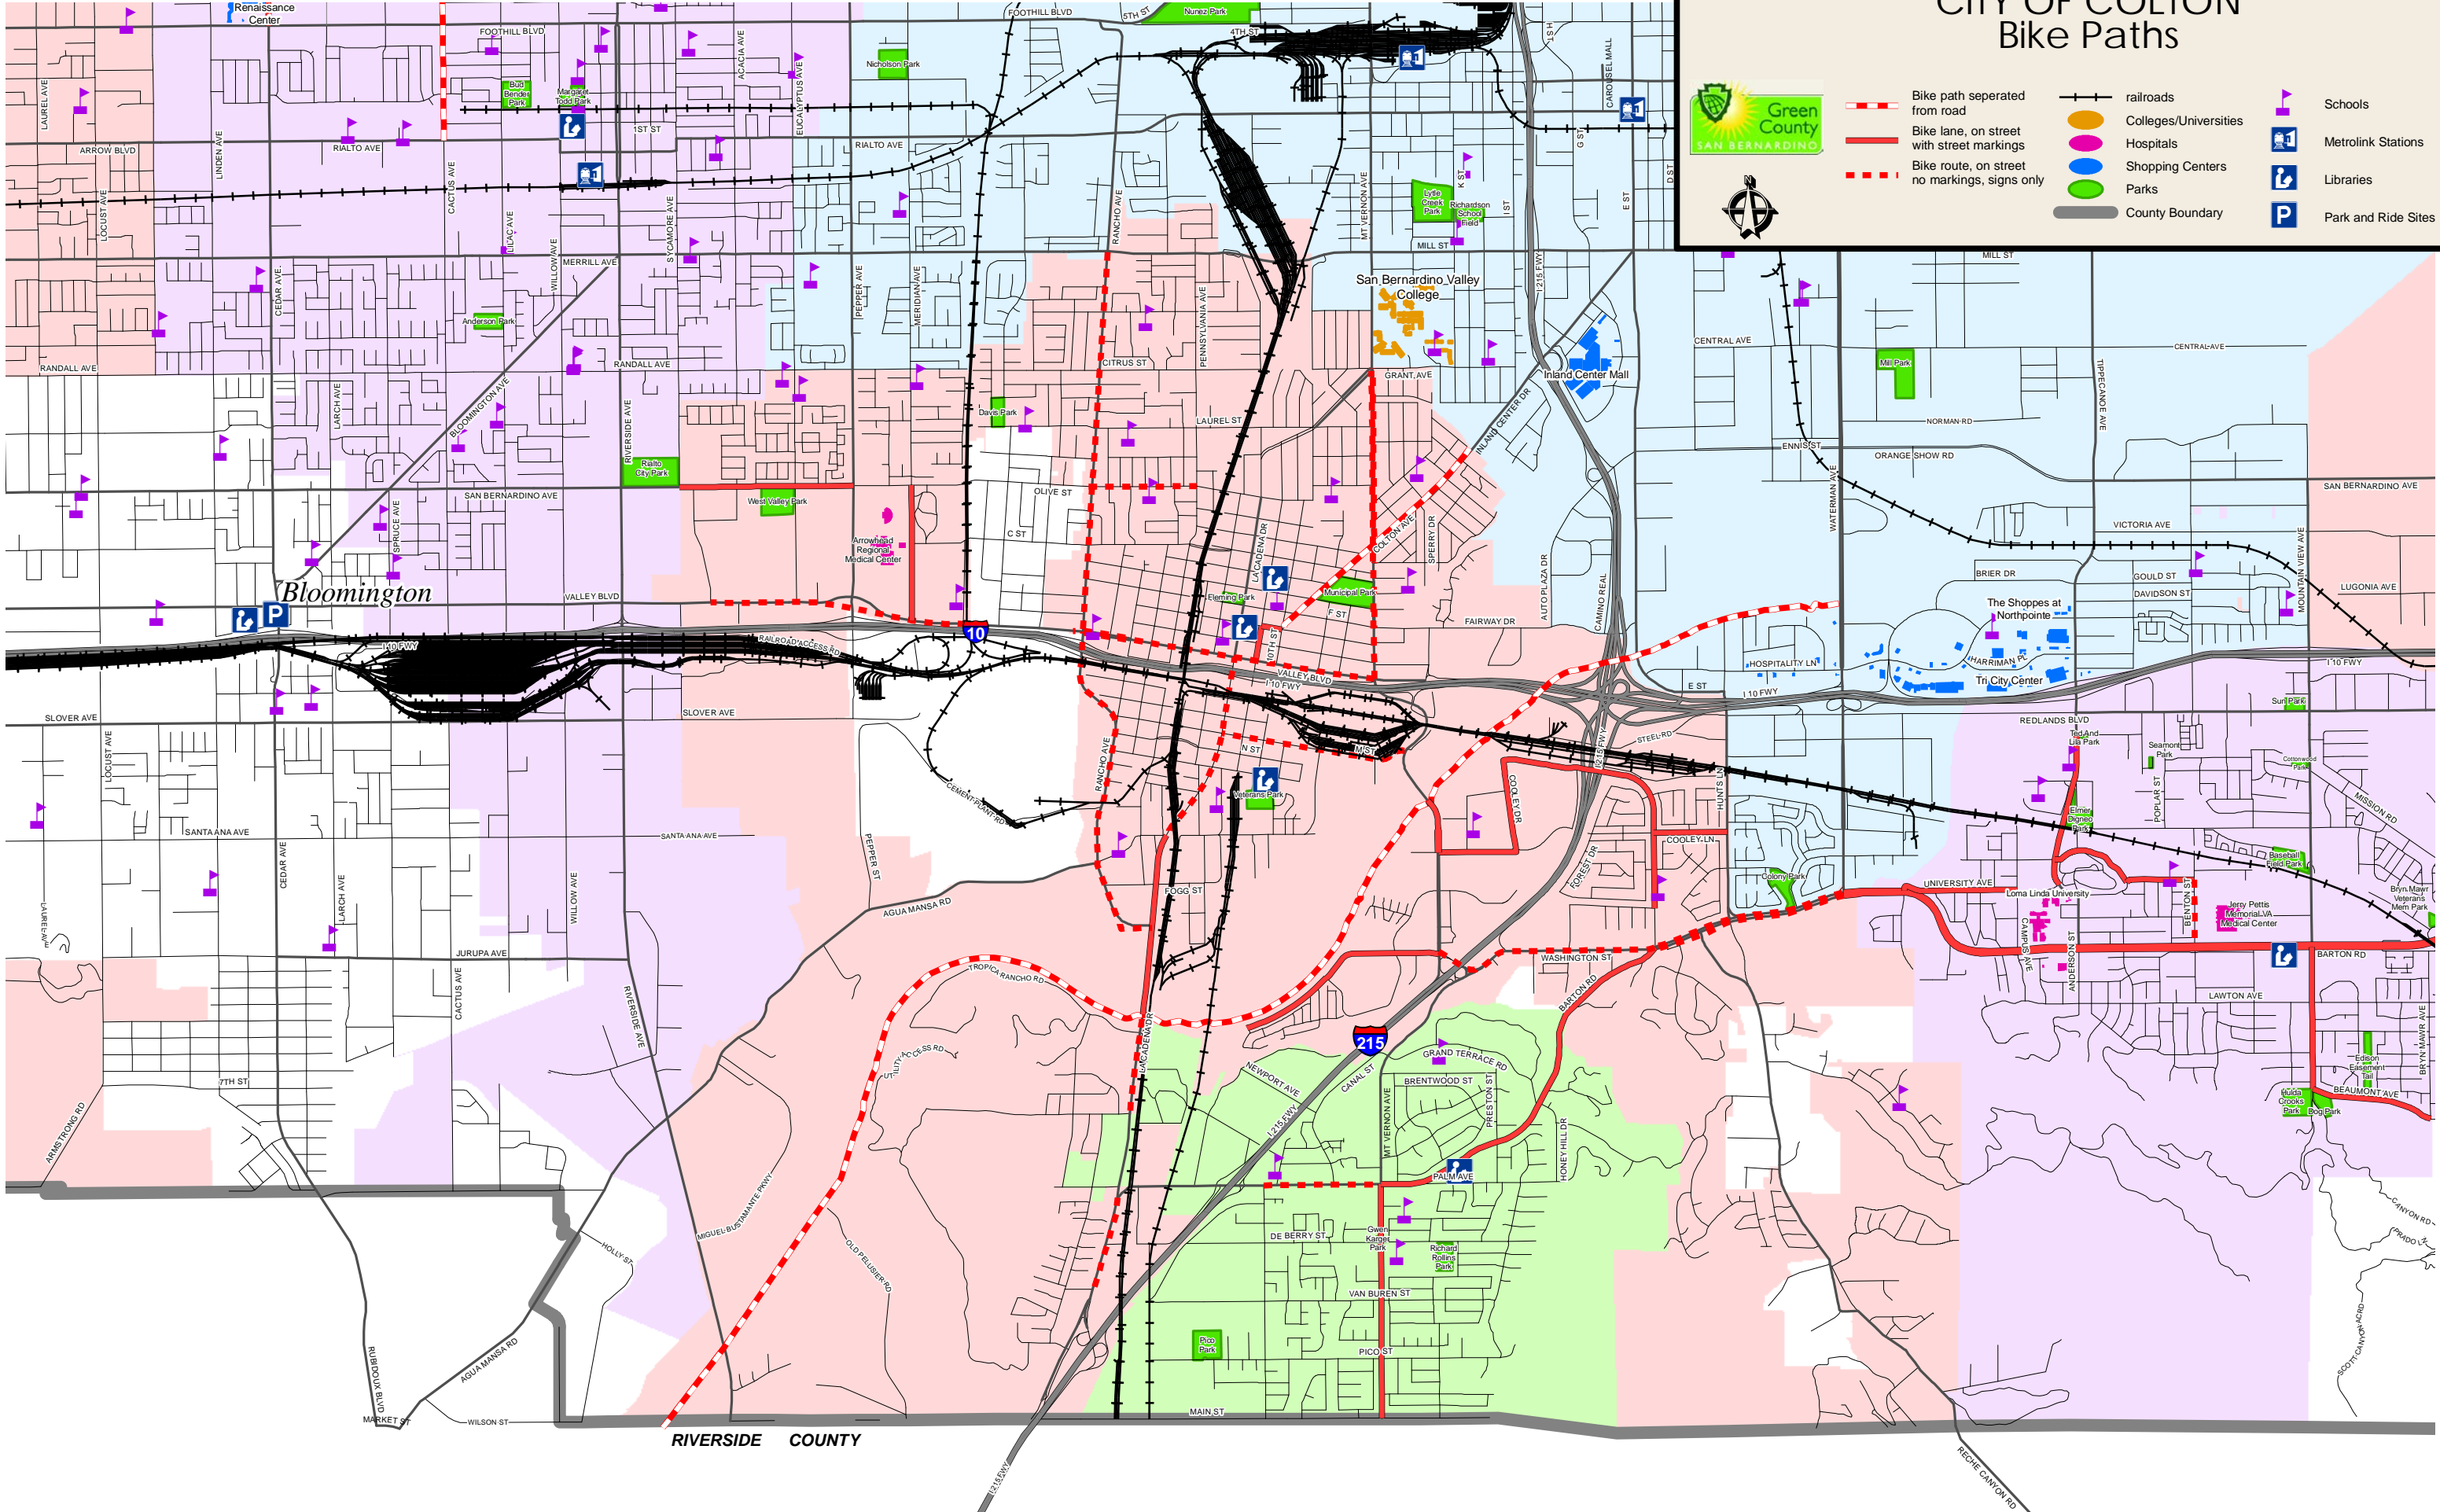

CITY OF COLTON Bike Paths

- Bike path seperated from road
- Bike lane, on street with street markings
- Bike route, on street no markings, signs only
- railroads
- Colleges/Universities
- Hospitals
- Shopping Centers
- Parks
- County Boundary
- Schools
- Metrolink Stations
- Libraries
- Park and Ride Sites

Document Name: g:\m\apl\mb_services_capi\ginn_county_website\san_bernardino_bike_paths.mxd Date Created: June 17, 2010

RIVERSIDE COUNTY