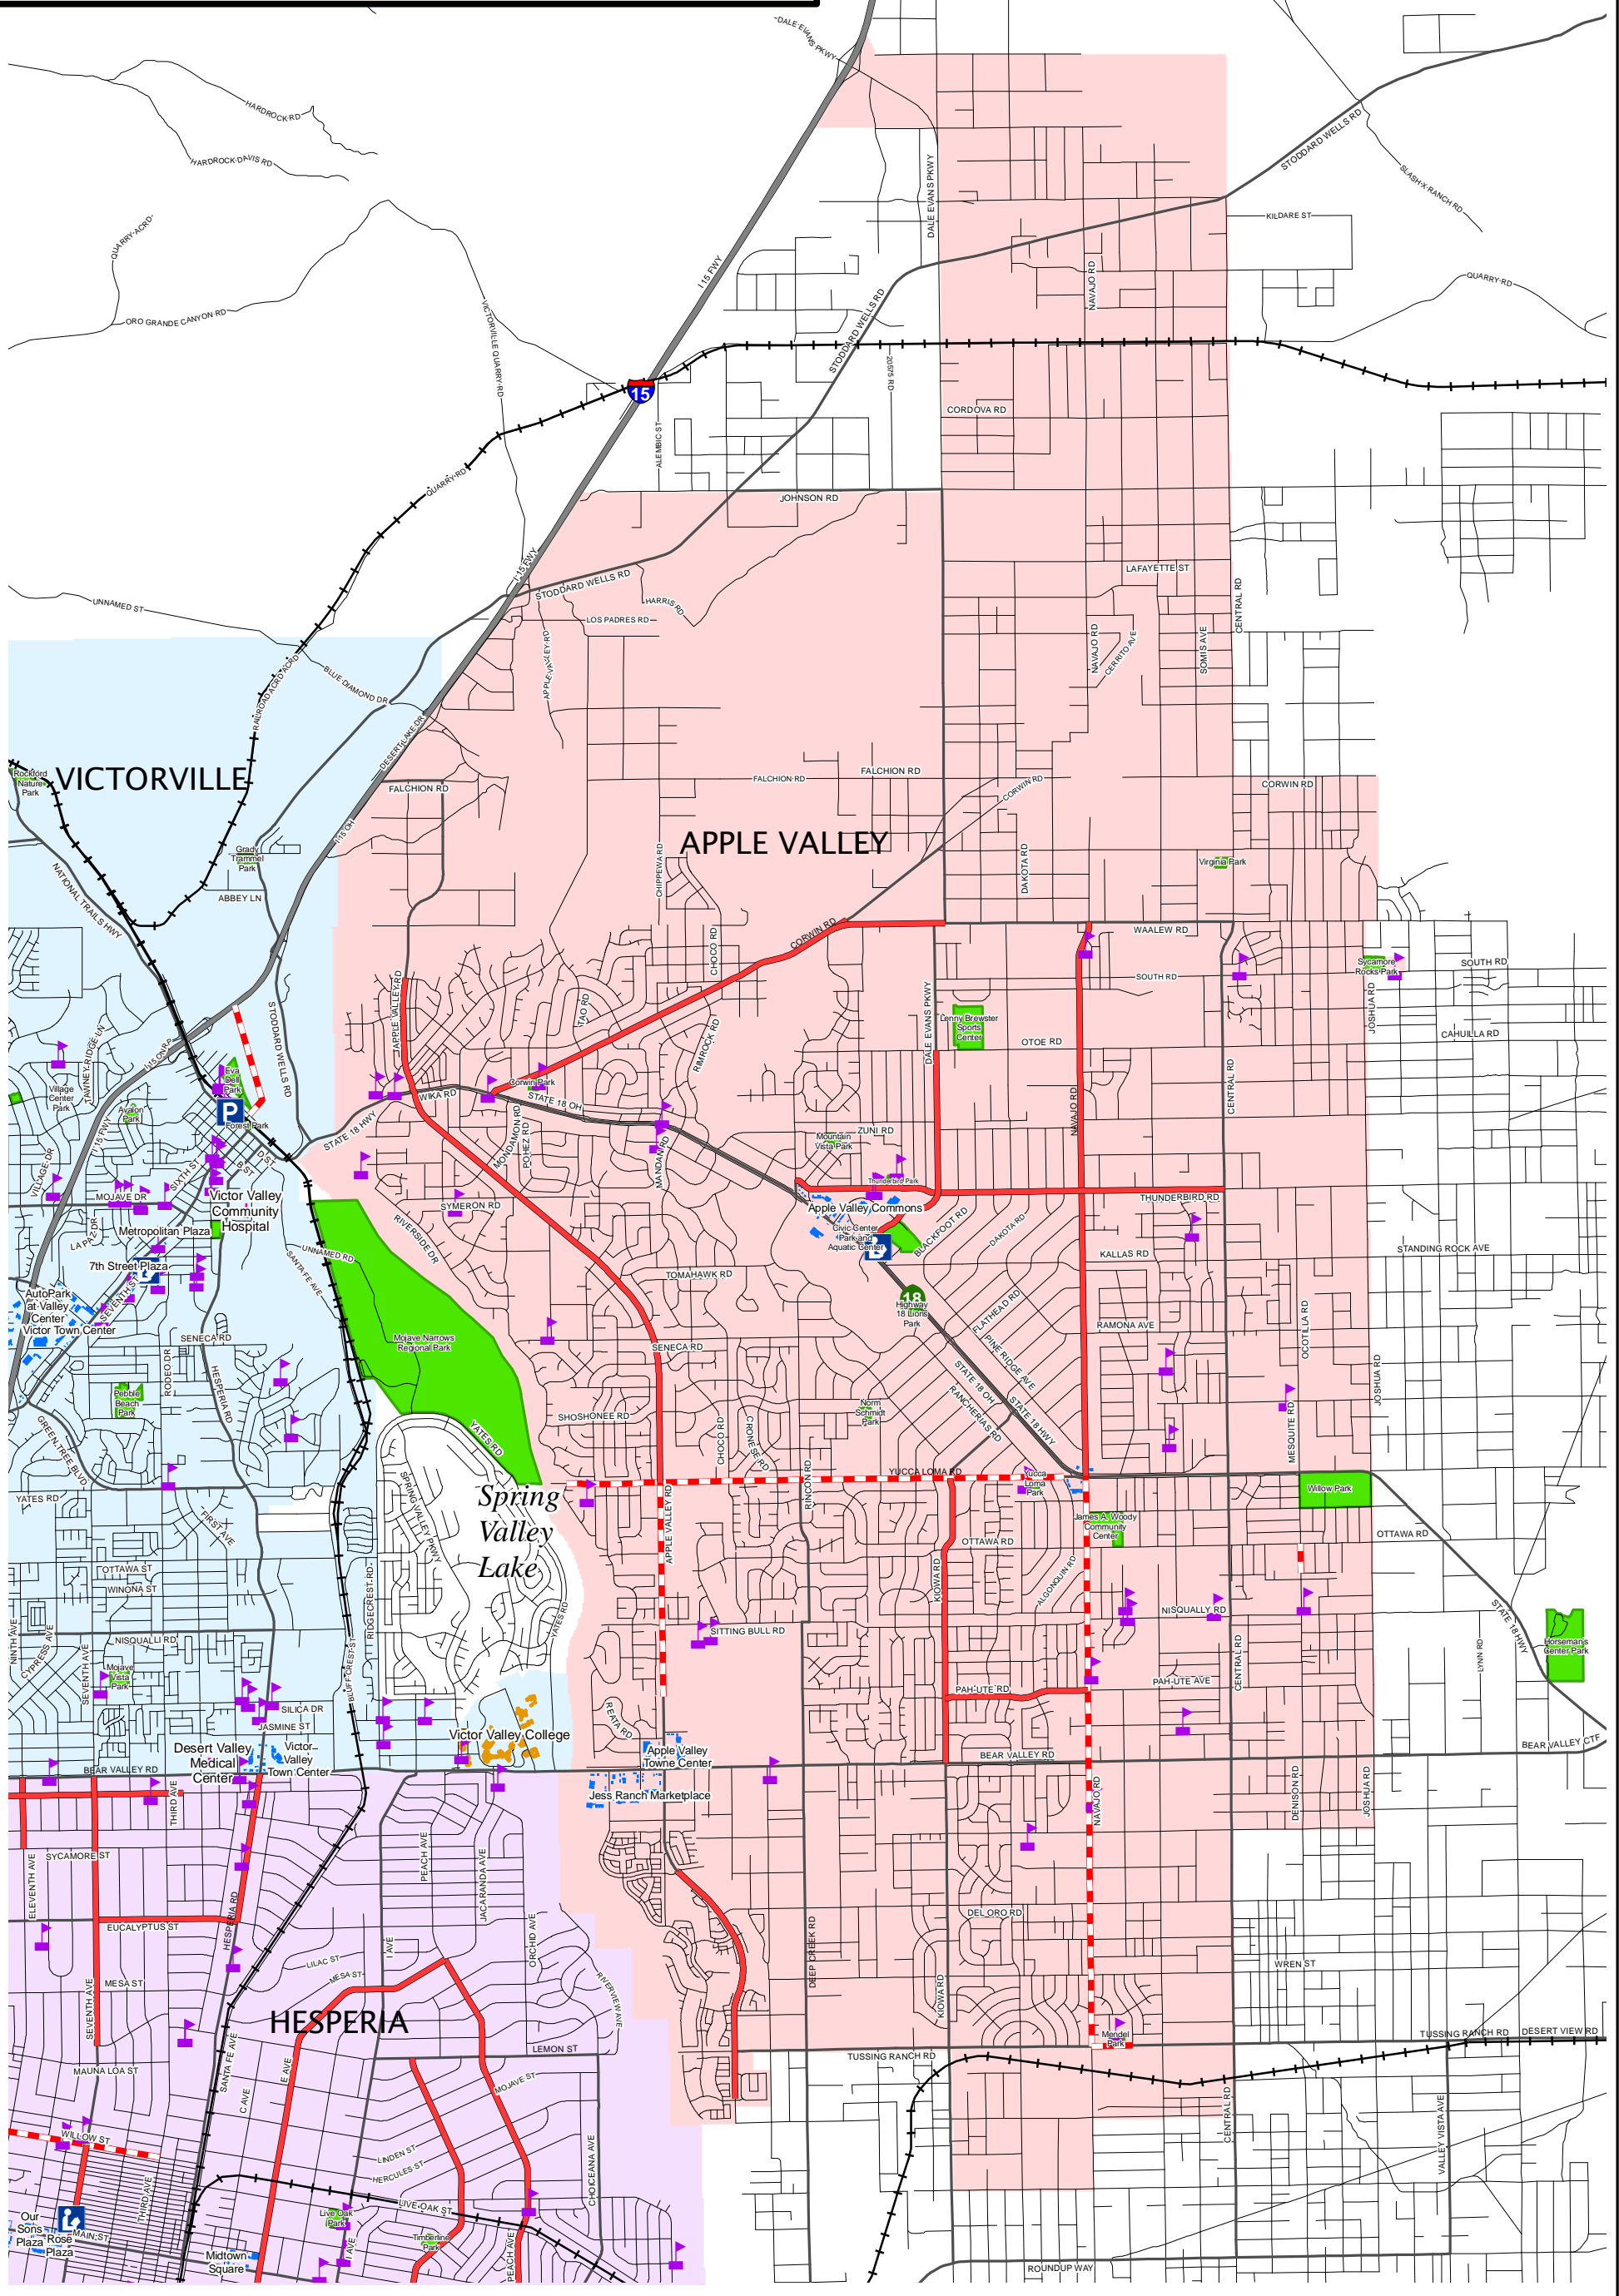

TOWN OF APPLE VALLEY Bike Paths

- Bike path separated from road
- Bike lane, on street with street markings
- Bike route, on street no markings, signs only
- railroads
- Colleges/Universities
- Hospitals
- Shopping Centers
- Parks
- County Boundary
- Schools
- Metrolink Stations
- Libraries
- Park and Ride Sites

Date Created: June 7, 2010
Document Name: /g/gmap/apple_valley_1117_aerial.tamino.mxd